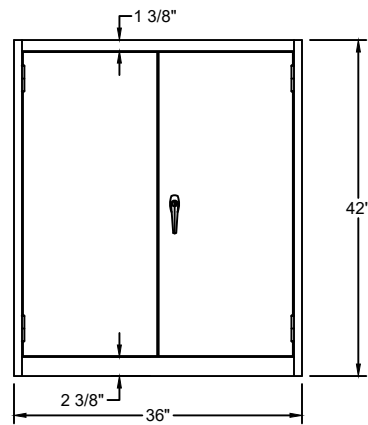

- 24GA. TOP
- 22 GA. REINFORCED SHELVES
ADJUSTABLE ON 3/4" CENTERS
- 22 GA. REINFORCED DOORS
- CHROME PLATED HANDLE WITH
GROOVED KEY LOCK
- 24GA. 1/2 BACKS
- 24GA. SIDES W/ SQUARE CORNERS
- 24GA. BOTTOM

FRONT ELEVATION

INTERIOR ELEVATION

END ELEVATION

CATALOG NUMBER: 1242
36 X 8 X 42 COUNTER HIGH CABINET
FACTORY ASSEMBLED