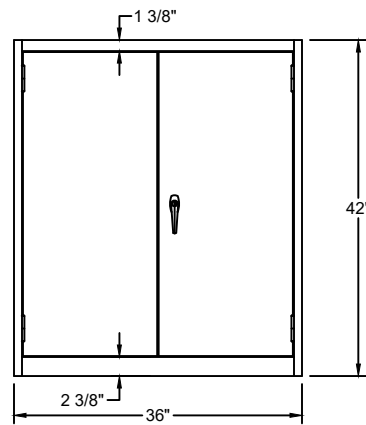

- 24GA. TOP
- 22 GA. REINFORCED SHELVES
ADJUSTABLE ON 3/4" CENTERS
- 22 GA. REINFORCED DOORS
- CHROME PLATED HANDLE WITH
GROOVED KEY LOCK
- 24GA. 1/2 BACKS
- 24GA. SIDES W/ SQUARE CORNERS
- 24GA. BOTTOM

FRONT ELEVATION

INTERIOR ELEVATION

END ELEVATION

CATALOG NUMBER: 1243
36 X 8 X 42 COUNTER HIGH CABINET
UNASSEMBLED