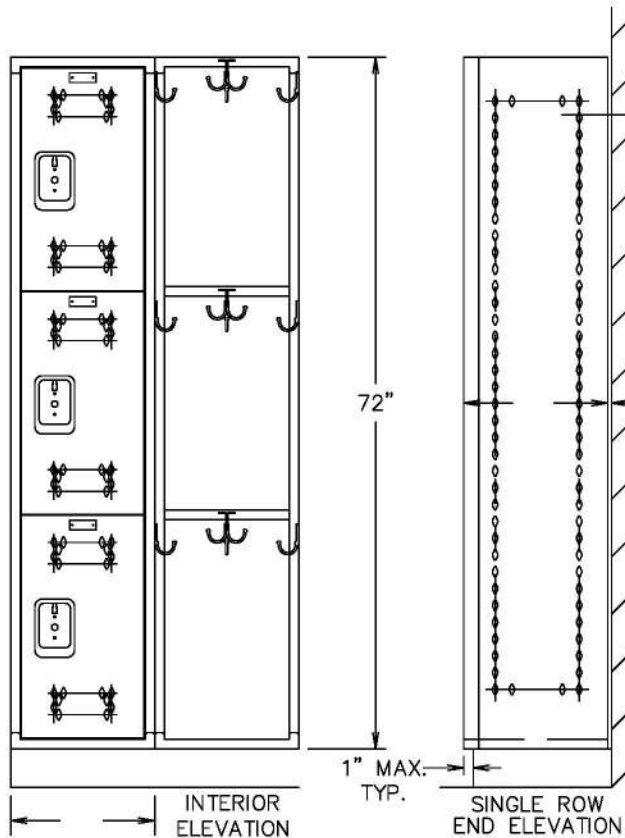

NUMBER PLATE
1-DOUBLE & 3-SINGLE
PRONG HOOKS

RECESSED HANDLE
LOCK HOLE FILLER

DIAMOND PERFORATED DOORS

ERECTOR TO ANCHOR
ON 36" MAX. CENTERS

DIAMOND PERFORATED SIDES

LOCKERS SHALL BE
ANCHORED IN AN
APPROVED WORKMANLIKE
MANNER