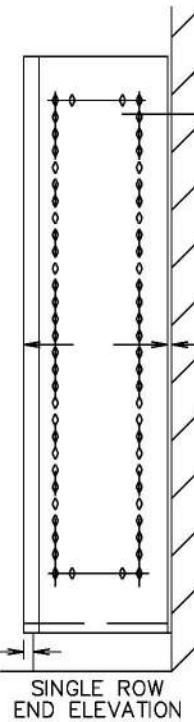

NUMBER PLATE
PULL & PADLOCK ATTACHMENT

DIAMOND PERFORATED DOORS

FRONT ELEVATION

ERECTOR TO ANCHOR
ON 36" MAX. CENTERS

DIAMOND PERFORATED SIDES

1/8"

LOCKERS SHALL BE
ANCHORED IN AN
APPROVED WORKMANLIKE
MANNER