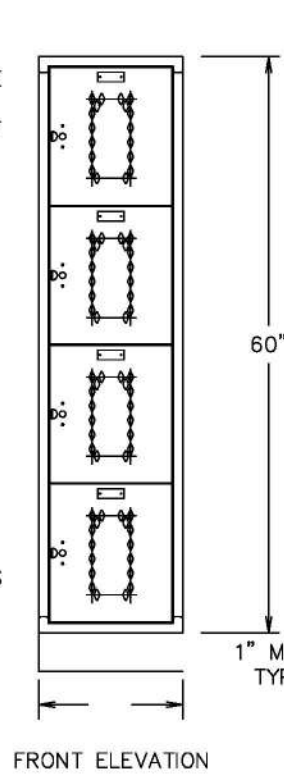

NUMBER PLATE
PULL & PADLOCK ATTACHMENT

DIAMOND PERFORATED DOORS

FRONT ELEVATION

ERECTOR TO ANCHOR
ON 36" MAX. CENTERS

DIAMOND PERFORATED SIDES

1/8"

LOCKERS SHALL BE
ANCHORED IN AN
APPROVED WORKMANLIKE
MANNER