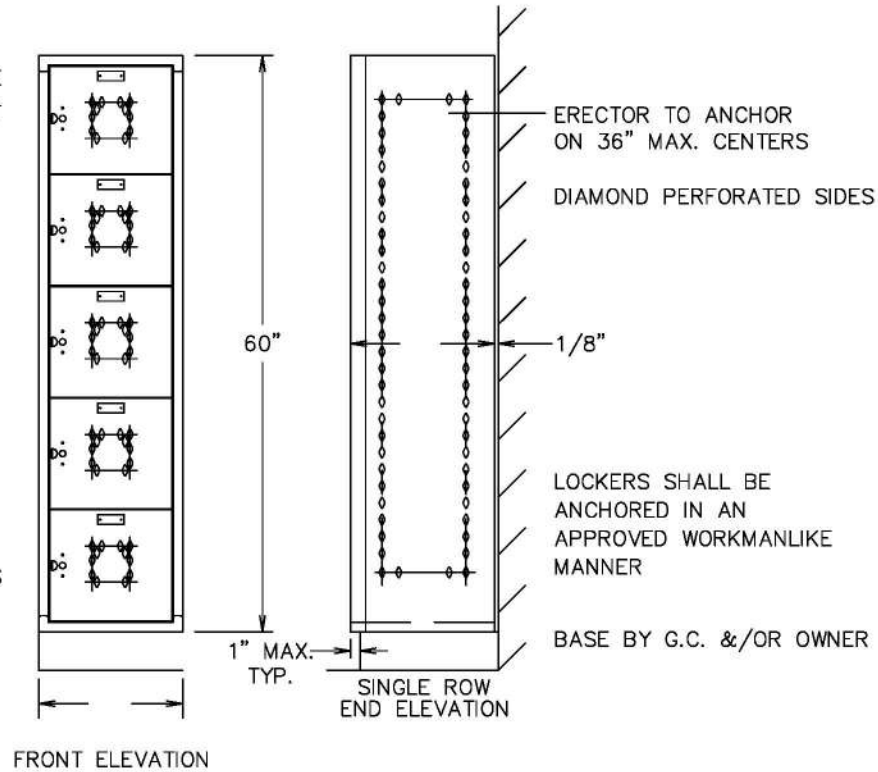

NUMBER PLATE
PULL & PADLOCK ATTACHMENT

DIAMOND PERFORATED DOORS

LYON WORKSPACE PRODUCTS, LLC.
P.O. BOX 671
AURORA, IL 60507-0671
Phone: (630) 892-8941
Fax: (630) 892-8966