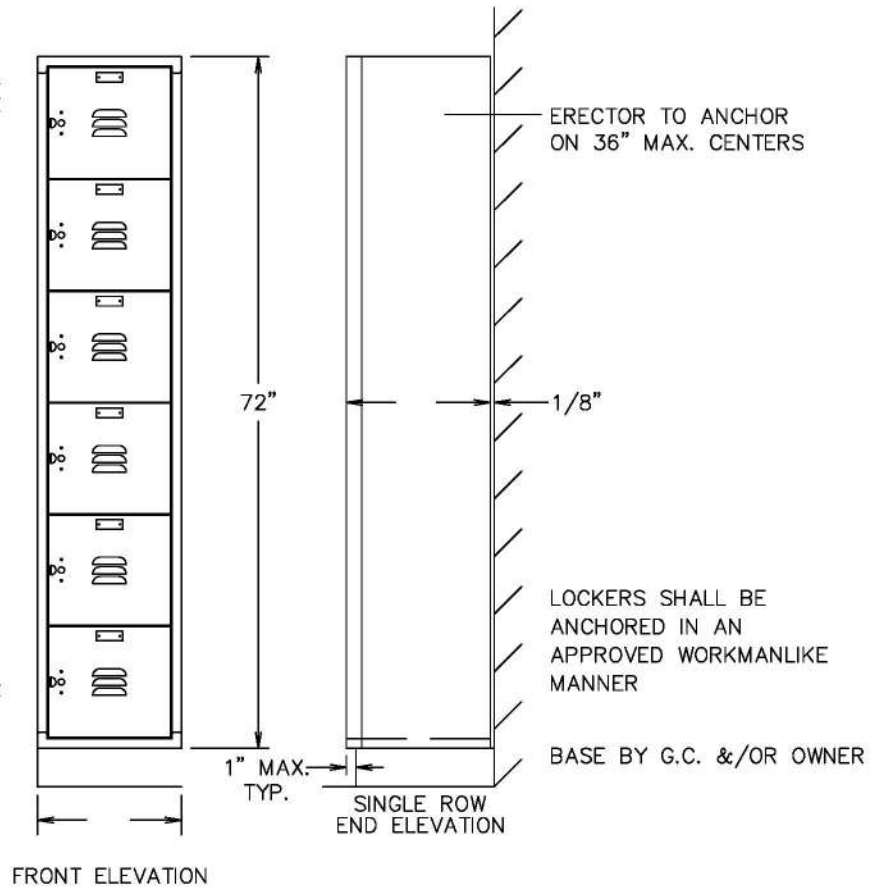

NUMBER PLATE  
PULL & PADLOCK ATTACHMENT

3-3 1/2" LOUVERS EACH DOOR

LYON WORKSPACE PRODUCTS, LLC.  
P.O. BOX 671  
AURORA, IL 60507-0671  
Phone: (630) 892-8941  
Fax: (630) 892-8966

This drawing shows a standard Lyon product. Any modification to the product must be approved by Lyon Engineering. (1-10-2011)