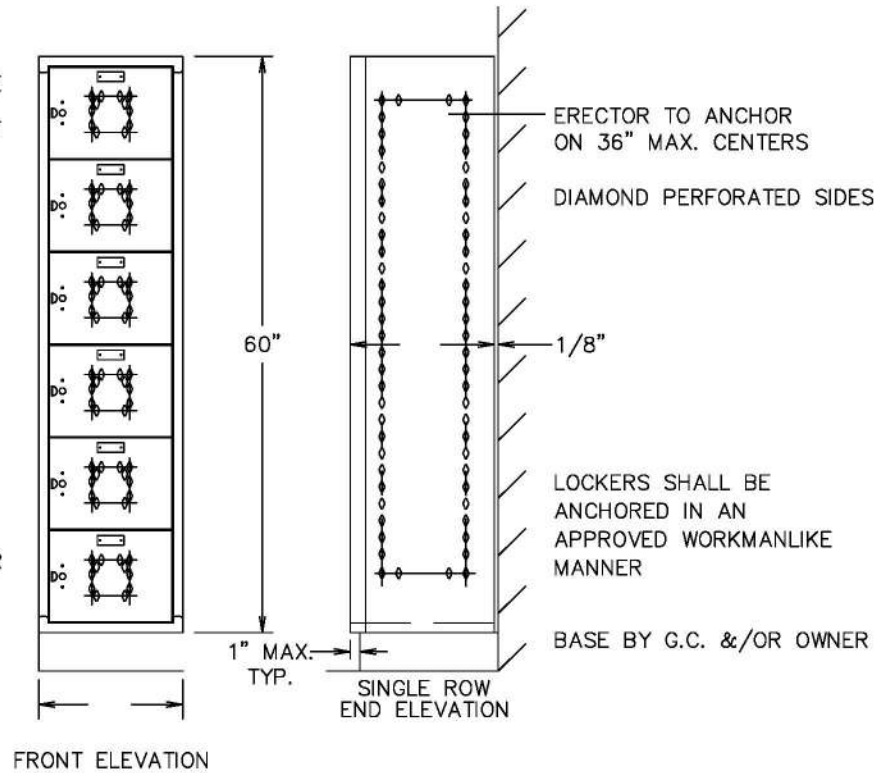

NUMBER PLATE
PULL & PADLOCK ATTACHMENT

DIAMOND PERFORATED DOOR

LYON WORKSPACE PRODUCTS, LLC.
P.O. BOX 671
AURORA, IL 60507-0671
Phone: (630) 892-8941
Fax: (630) 892-8966