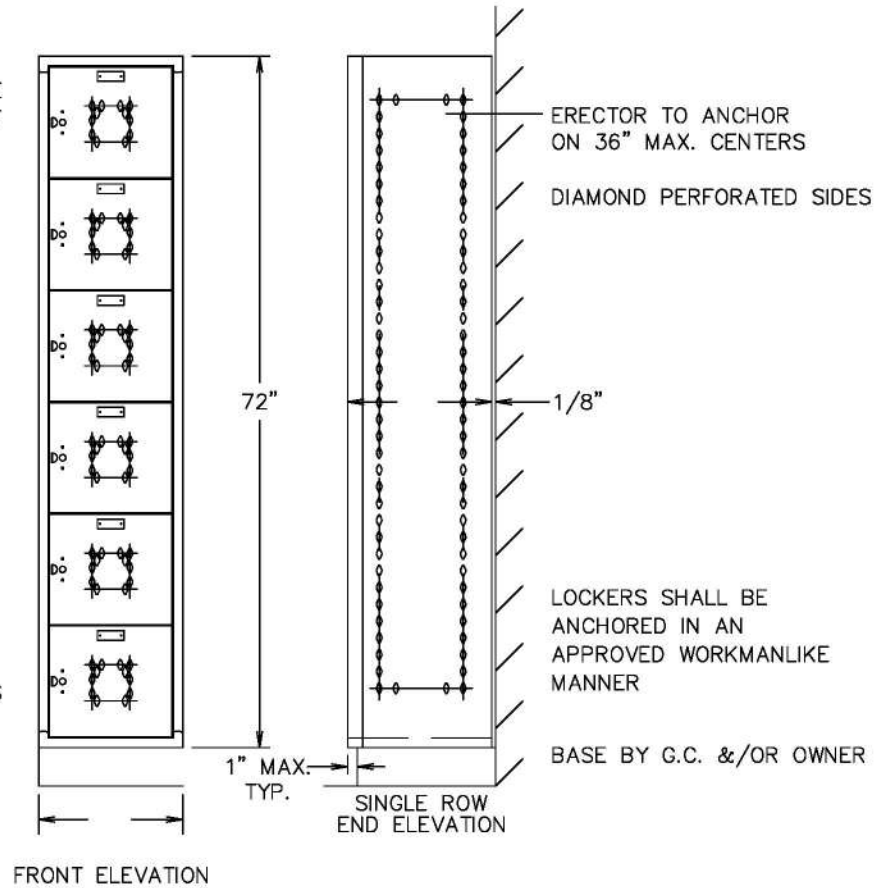

NUMBER PLATE  
PULL & PADLOCK ATTACHMENT

DIAMOND PERFORATED DOORS

LYON WORKSPACE PRODUCTS, LLC.  
P.O. BOX 671  
AURORA, IL 60507-0671  
Phone: (630) 892-8941  
Fax: (630) 892-8966

This drawing shows a standard Lyon product. Any modification to the product must be approved by Lyon Engineering. (1-10-2011)