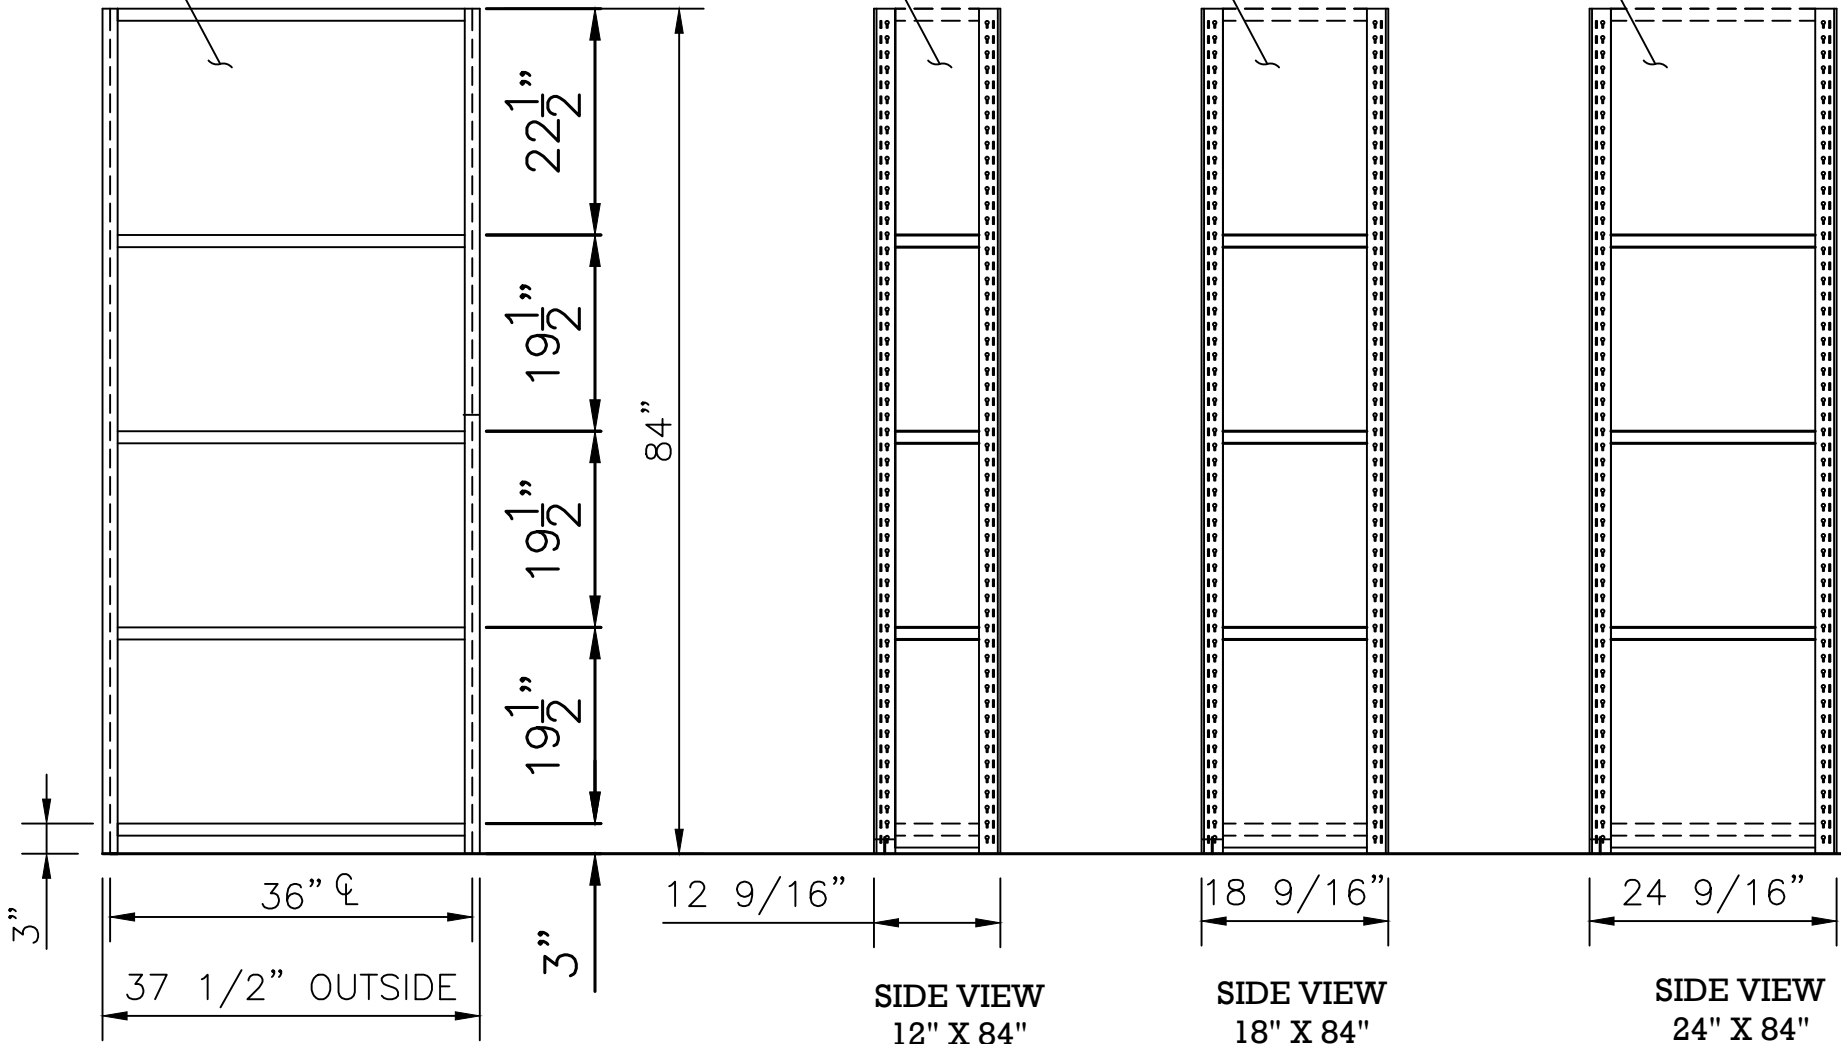

CLOSED BACK

5 SHELVES

CLOSED SIDE SHEET

CLOSED SIDE SHEET

CLOSED SIDE SHEET

FRONT VIEW

Shelves are adjustable on
1-1/2" Centers
36" X 84"

SIDE VIEW
12" X 84"

SIDE VIEW
18" X 84"

SIDE VIEW
24" X 84"