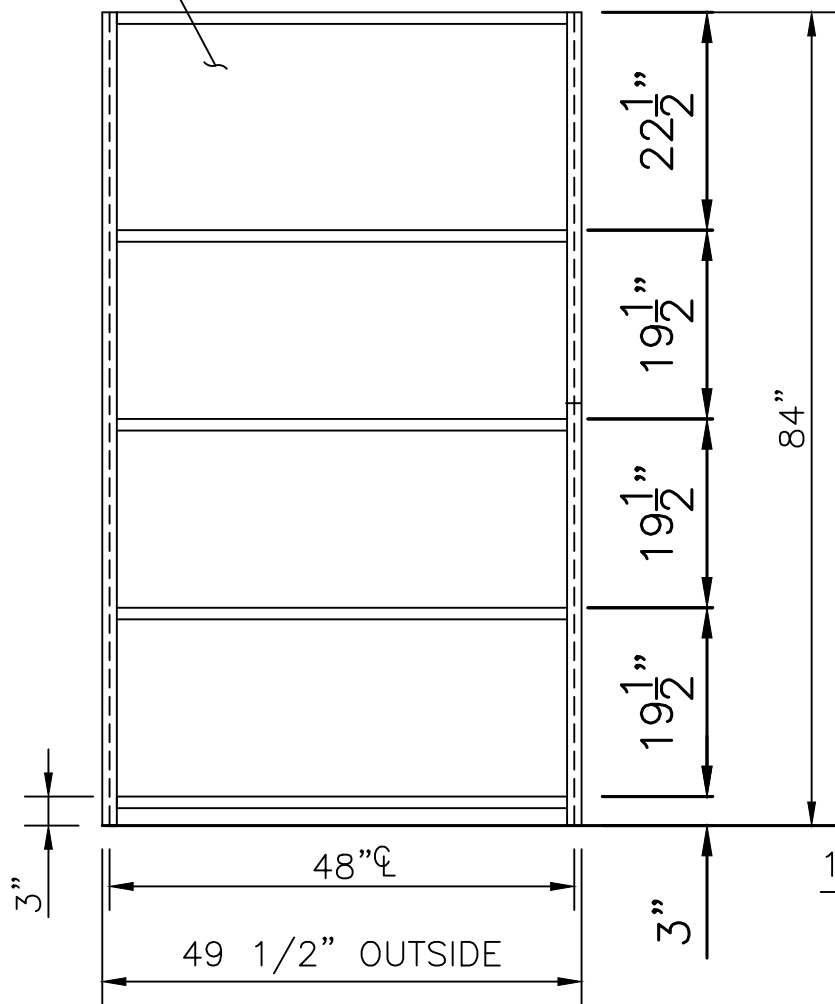

CLOSED BACK
5 SHELVES

FRONT VIEW
Shelves are adjustable on
1-1/2" Centers
48" X 84"

CLOSED
SIDE SHEET

CLOSED
SIDE SHEET

CLOSED
SIDE SHEET

SIDE VIEW
12" X 84"

SIDE VIEW
18" X 84"

SIDE VIEW
24" X 84"