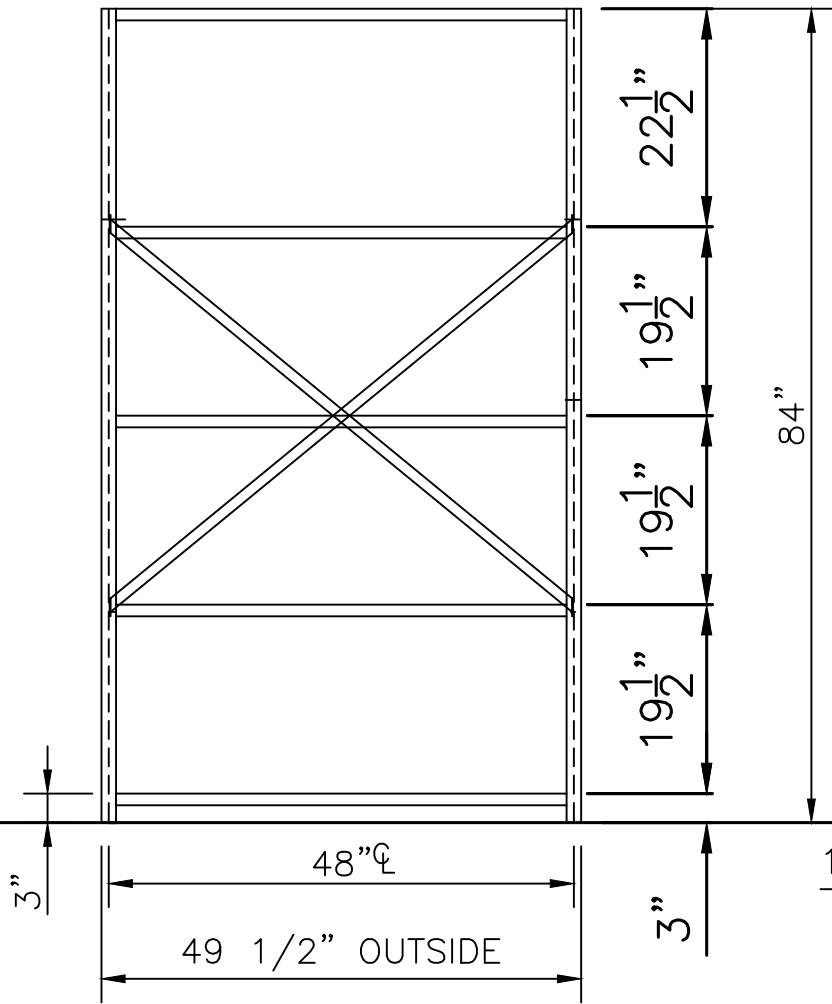

5 SHELVES

**FRONT VIEW**  
Shelves are adjustable on  
1-1/2" Centers  
48" X 84"

**SIDE VIEW**  
12" X 84"

**SIDE VIEW**  
18" X 84"

**SIDE VIEW**  
24" X 84"