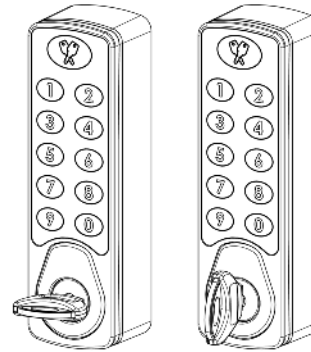

Horizon Digital Combination Locks

4 DIGIT CODES

Play Instructional Video 

Public Mode

Lock

ENTER USER CODE
(4 DIGITS)

CONFIRM CODE
(4 DIGITS)

PUSH IN HANDLE
TO LOCK

ERROR
TRY AGAIN

Unlock

USER OR MASTER
CODE

HANDLE
POPS-OUT
TURN HANDLE
TO OPEN

Emergency Key Override

INSERT MASTER KEY OVERRIDE & TURN 90°
EITHER CLOCKWISE OR ANTI-CLOCKWISE

TURN KEY BACK 90° TO ORIGINAL
POSITION & REMOVE FROM LOCK