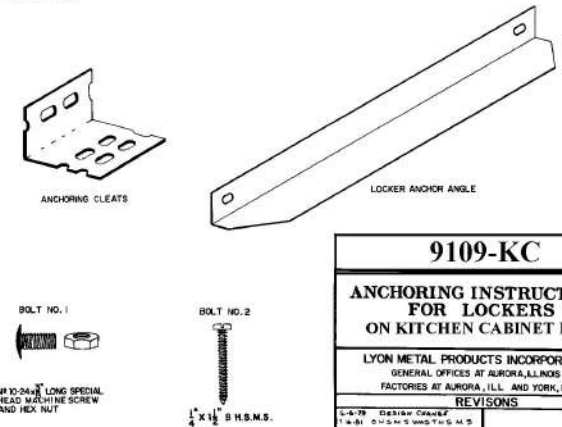

HARDWARE

9109-KC

ANCHORING INSTRUCTIONS FOR LOCKERS ON KITCHEN CABINET BASE

LYON METAL PRODUCTS INCORPORATED
GENERAL OFFICES AT AURORA, ILLINOIS
FACTORIES AT AURORA, ILL. AND YORK, PA.

REVISIONS