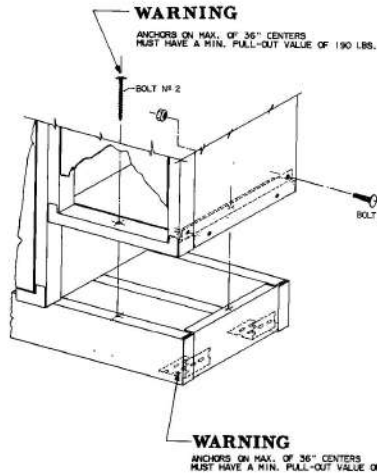

SINGLE ROW LOCKER-FREE STANDING