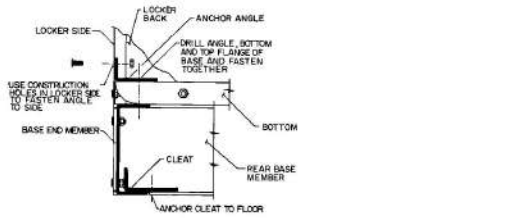

SINGLE ROW LOCKER-FREE STANDING