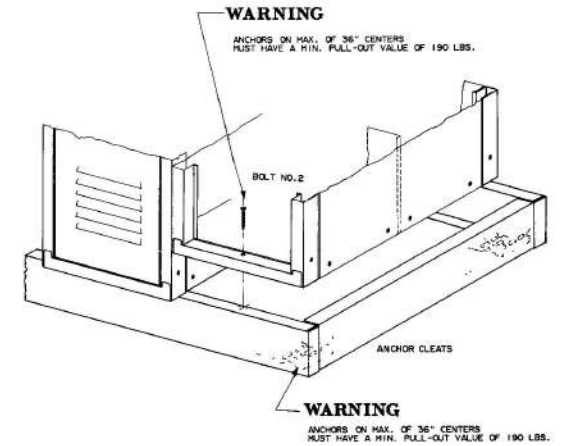

DOUBLE ROW LOCKERS