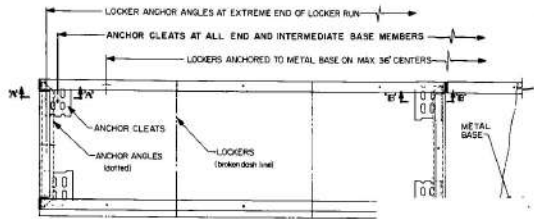

SINGLE ROW LOCKER-FREE STANDING