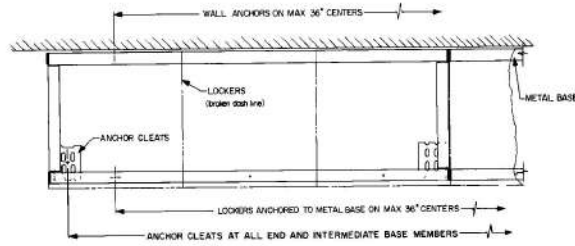

SINGLE ROW LOCKERS AGAINST WALL