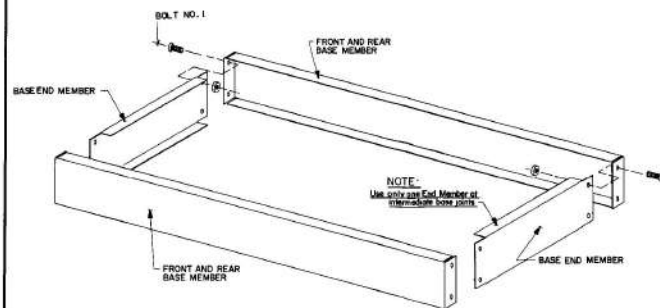

KITCHEN CABINET BASE ASSEMBLY