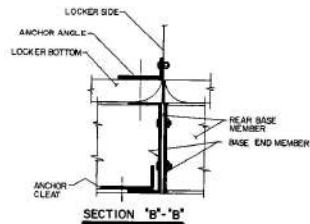

SINGLE ROW LOCKER-FREE STANDING