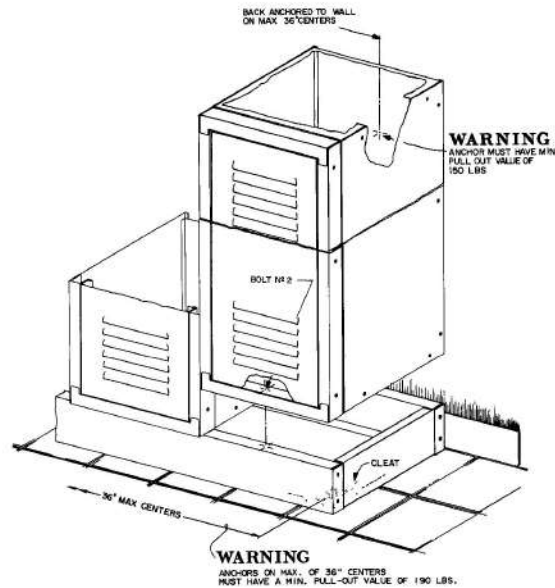

SINGLE ROW LOCKERS AGAINST WALL