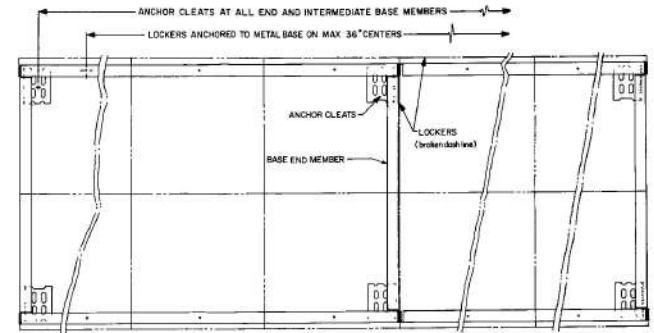

DOUBLE ROW LOCKERS