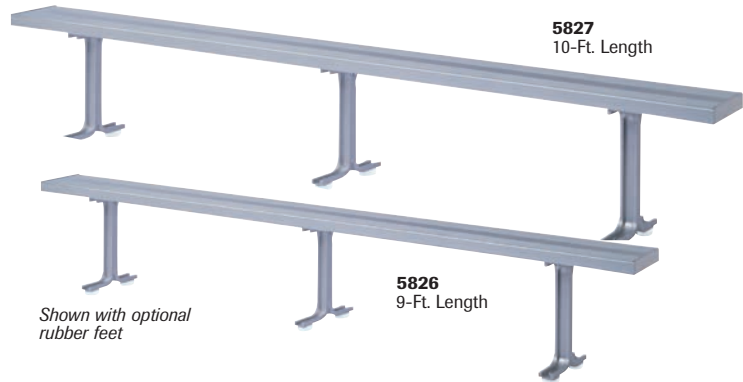

All Aluminum Locker Room Benches

- Sleek, new contemporary design
- Lightweight, corrosion resistant anodized aluminum bench and pedestals meet virtually any requirement for strength and durability
- Easy to maintain 9½" w x 2" h bench planks have softly rounded edges and center braces for comfortable seating
- Optional rubber feet and/or concrete wedge anchors
- Weight capacity 120 lbs. per linear foot

Note: Each pedestal shall be attached to top by screws and shall be anchored to floor by suitable anchors.

Hardwood and Plastic Laminate Top Locker Room Benches

- Selected hardwoods or smooth plastic laminates deliver strength and beauty
- Lightweight, anodized aluminum or painted steel pedestals
- Painted steel pedestals are stocked in Dove Gray and Putty
- Eight different sizes, from three feet to ten feet in length deliver all the versatility, styling and performance required
- Weight capacity 150 lbs. per linear foot