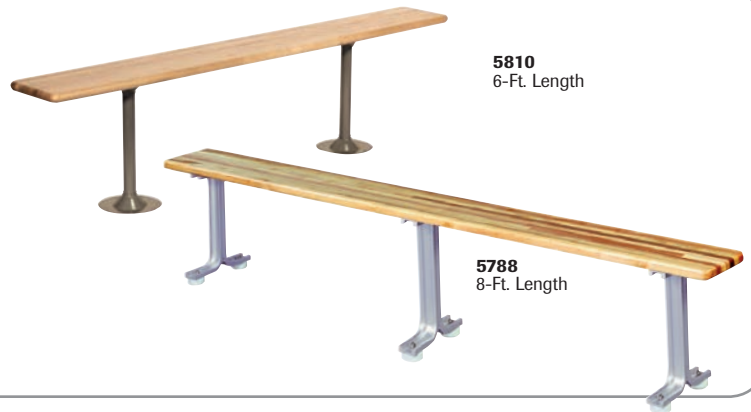

Hardwood and Plastic Laminate Top Locker Room Benches

- Selected hardwoods or smooth plastic laminates deliver strength and beauty
- Lightweight, anodized aluminum or painted steel pedestals
- Painted steel pedestals are stocked in Dove Gray and Putty
- Eight different sizes, from three feet to ten feet in length deliver all the versatility, styling and performance required
- Weight capacity 150 lbs. per linear foot

Note: Each pedestal shall be attached to top by screws and shall be anchored to floor by suitable anchors.