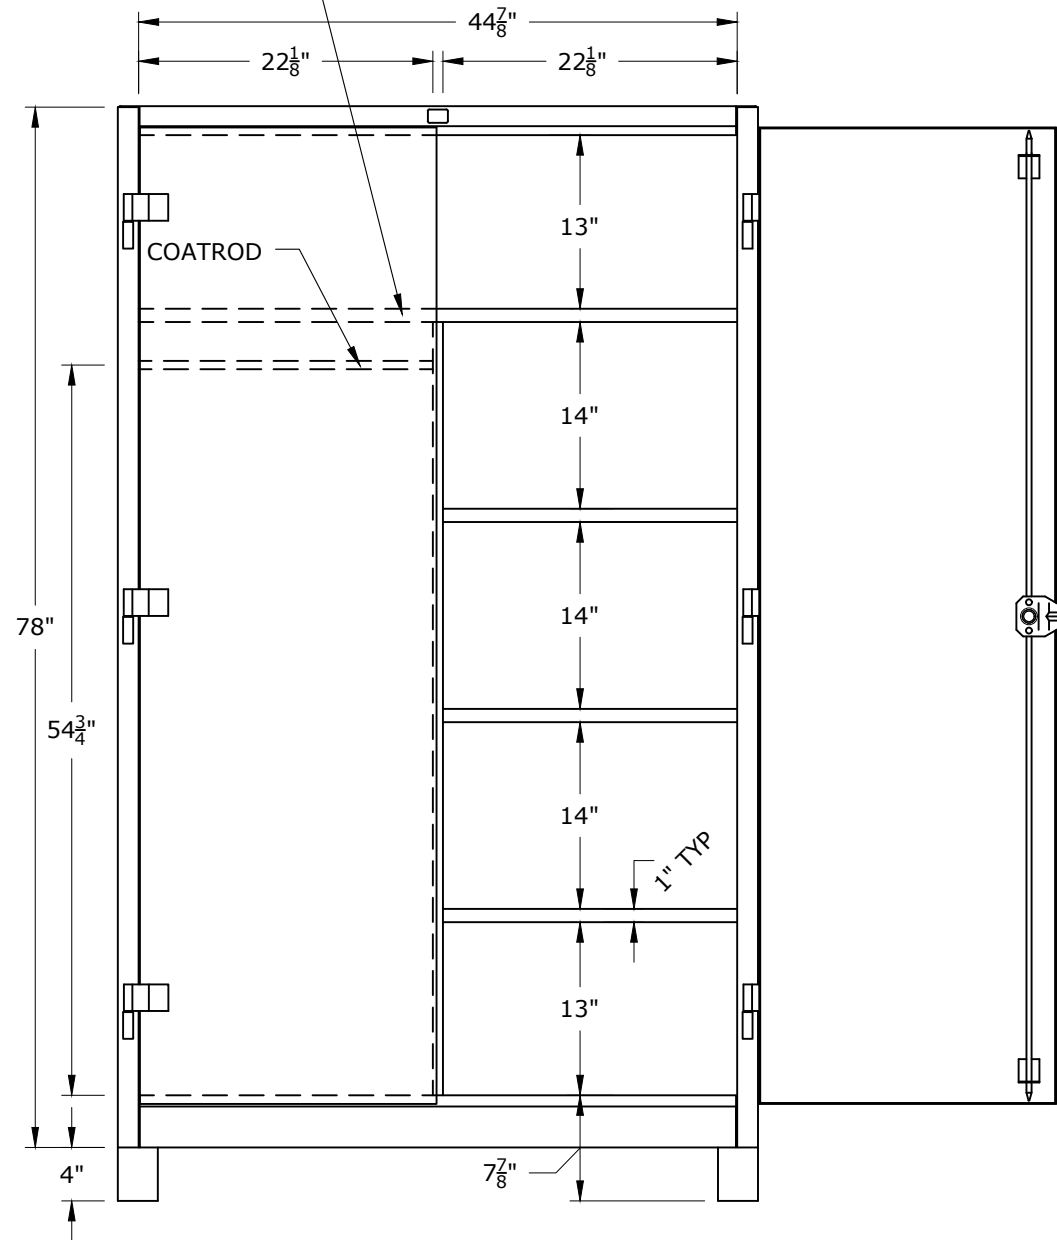

SHELVES ADJUSTABLE
@ 3" CENTER

FRONT CLOSED VIEW

SIDE VIEW

LYON P.O. Box 671
AURORA, IL 60507-0671
PHONE: 630-892-8941
FAX: 800-367-6681

NOTICE: THIS IS A CONFIDENTIAL DISCLOSURE LOANED BY
LYON WORKSPACE FOR REFERENCE PURPOSES ONLY

DATE 08-13-12	DRAWN BY JR	CHECKED BY DWV
------------------	----------------	-------------------

DESCRIPTION

PRE-ENGINEERED CABINET
MAINTENANCE CENTER
48"W x 24"D x 82"H

SHEET	DRAWING NUMBER 1148	REV 1
-------	------------------------	----------