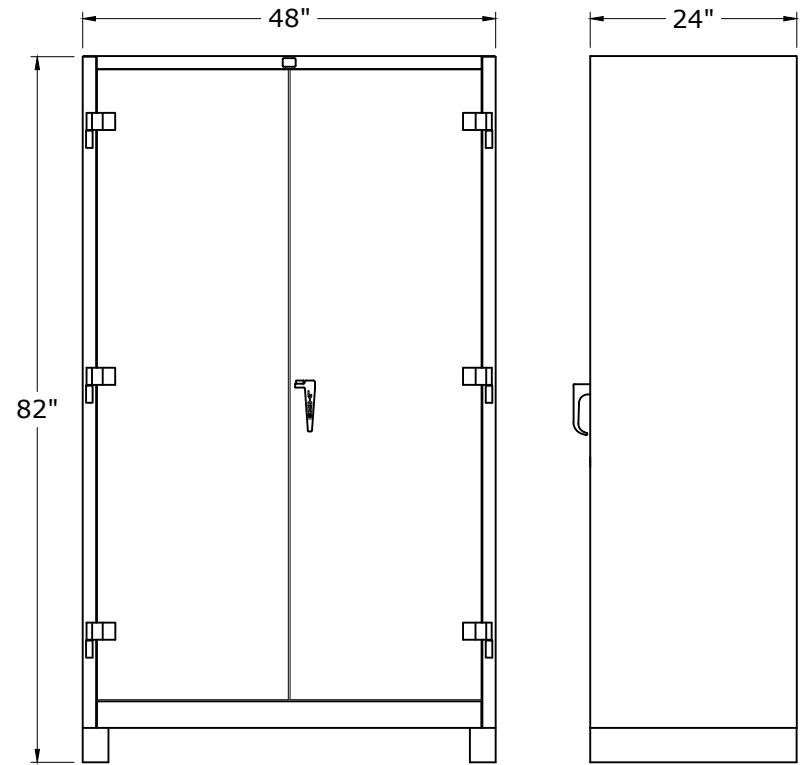

SHELVES ADJUSTABLE
@ 3" CENTER

FRONT CLOSED VIEW

SIDE VIEW

LYON P.O. Box 671
AURORA, IL 60507-0671
PHONE: 630-892-8941
FAX: 800-367-6681

NOTICE: THIS IS A CONFIDENTIAL DISCLOSURE LOANED BY
LYON WORKSPACE FOR REFERENCE PURPOSES ONLY

DATE 08-13-12	DRAWN BY JR	CHECKED BY DWV
------------------	----------------	-------------------

DESCRIPTION

PRE-ENGINEERED CABINET
MAINTENANCE CENTER
48"W x 24"D x 82"H

SHEET	DRAWING NUMBER 1148	REV 1
-------	------------------------	----------