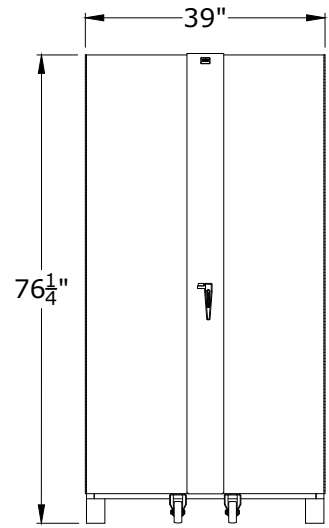

(12) BINS @ 6-1/8" EACH = 73-1/2"

CLOSED FRONT VIEW

SIDE VIEW

3-POINT LOCKING SYSTEM  
FEATURING 3/8" RODS AND  
CUSTOMER SUPPLIED PADLOCK

ADJUSTABLE  
TILT BINS (24)

(16) LARGE REMOVABLE  
PLASTIC BINS  
(8-1/4"W x 14-3/4"D x 7"H)

DATE 08-06-12	DRAWN BY JR	CHECKED BY DWV
------------------	----------------	-------------------

DESCRIPTION  
**PRE-ENGINEERED CABINET  
MAINTENANCE CENTER  
39"W x 27"D x 76-1/4"H**

SHEET	DRAWING NUMBER <b>1126</b>	REV 1
-------	-------------------------------	----------