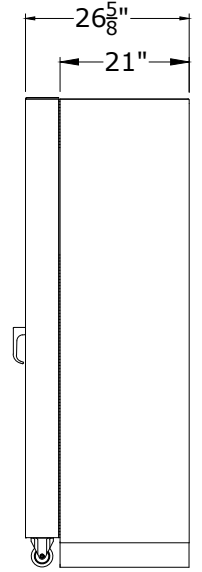

(12) BINS @ 6-1/8" EACH = 73-1/2"

CLOSED FRONT VIEW

SIDE VIEW

3-POINT LOCKING SYSTEM  
FEATURING 3/8" RODS AND  
CUSTOMER SUPPLIED PADLOCK

ADJUSTABLE  
TILT BINS (24)

(16) LARGE REMOVABLE  
PLASTIC BINS  
(8-1/4"W x 14-3/4"D x 7"H)

DATE 08-06-12	DRAWN BY JR	CHECKED BY DWV
------------------	----------------	-------------------

DESCRIPTION  
**PRE-ENGINEERED CABINET  
MAINTENANCE CENTER  
39"W x 27"D x 76-1/4"H**

SHEET	DRAWING NUMBER <b>1126</b>	REV 1
-------	-------------------------------	----------