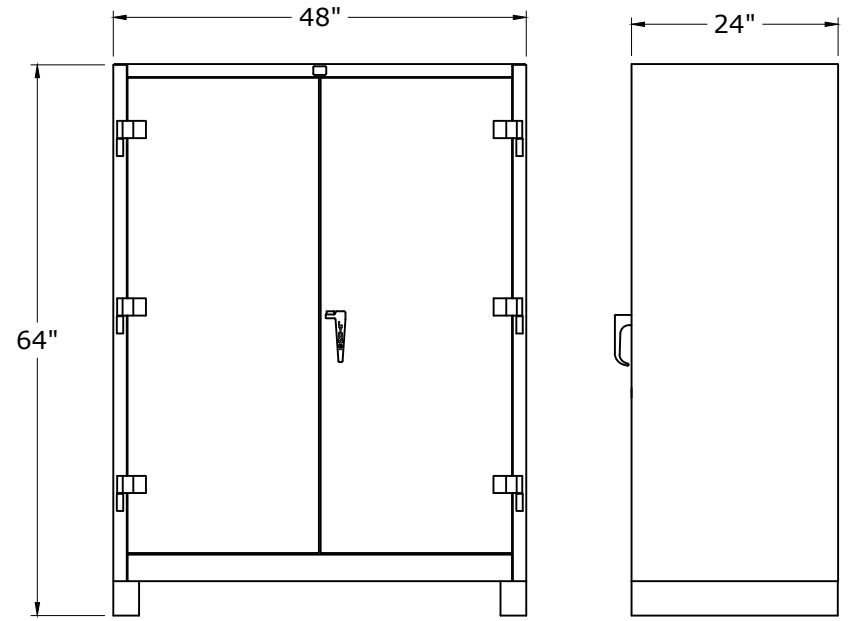

SHELVES ADJUSTABLE
@ 3" CENTER

FRONT CLOSED VIEW

SIDE VIEW

LYON P.O. Box 671
AURORA, IL 60507-0671
PHONE: 630-892-8941
FAX: 800-367-6681

NOTICE: THIS IS A CONFIDENTIAL DISCLOSURE LOANED BY
LYON WORKSPACE FOR REFERENCE PURPOSES ONLY

DATE 08-13-12	DRAWN BY JR	CHECKED BY DWV
------------------	----------------	-------------------

DESCRIPTION

PRE-ENGINEERED CABINET
MAINTENANCE CENTER
48"W x 24"D x 64"H

SHEET	DRAWING NUMBER 1147	REV 1
-------	------------------------	----------