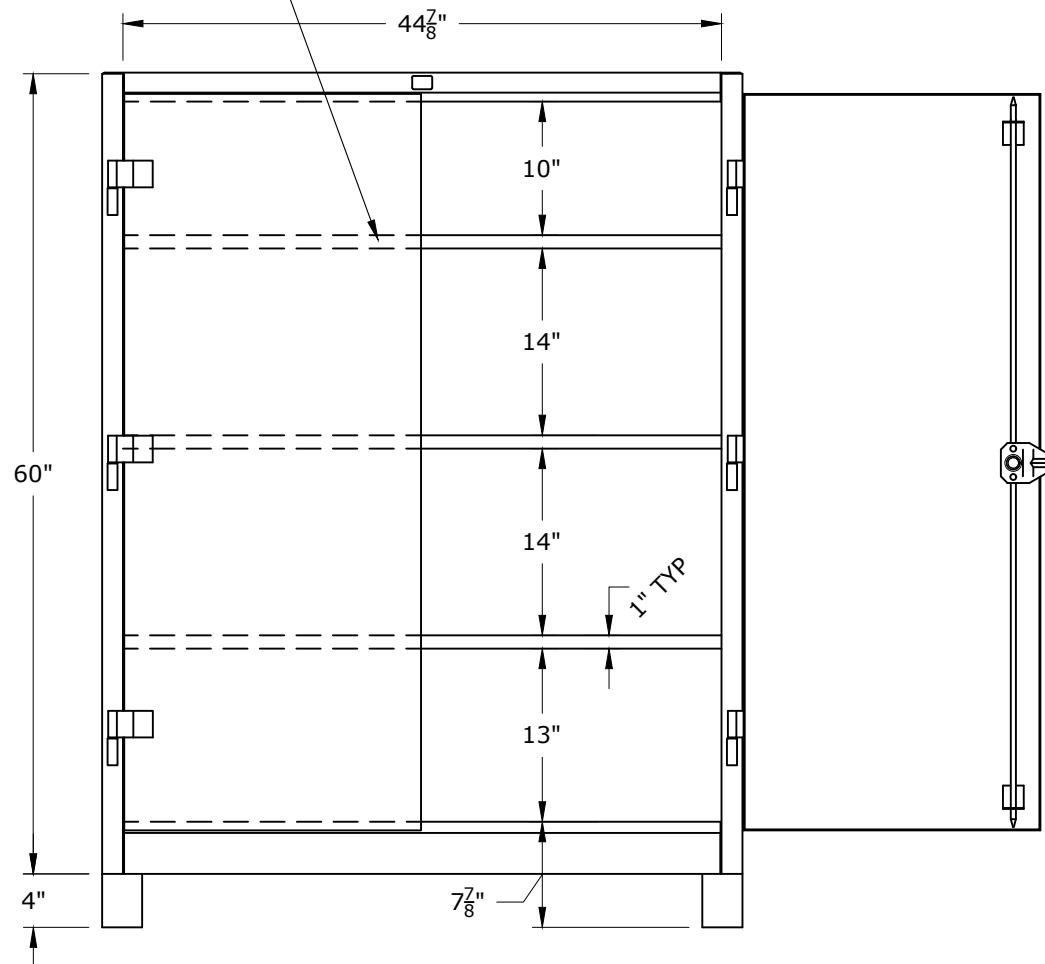

SHELVES ADJUSTABLE
@ 3" CENTER

FRONT CLOSED VIEW

SIDE VIEW

LYON P.O. Box 671
AURORA, IL 60507-0671
PHONE: 630-892-8941
FAX: 800-367-6681

NOTICE: THIS IS A CONFIDENTIAL DISCLOSURE LOANED BY
LYON WORKSPACE FOR REFERENCE PURPOSES ONLY

DATE 08-13-12	DRAWN BY JR	CHECKED BY DWV
------------------	----------------	-------------------

DESCRIPTION

PRE-ENGINEERED CABINET
MAINTENANCE CENTER
48"W x 24"D x 64"H

SHEET	DRAWING NUMBER 1147	REV 1
-------	------------------------	----------