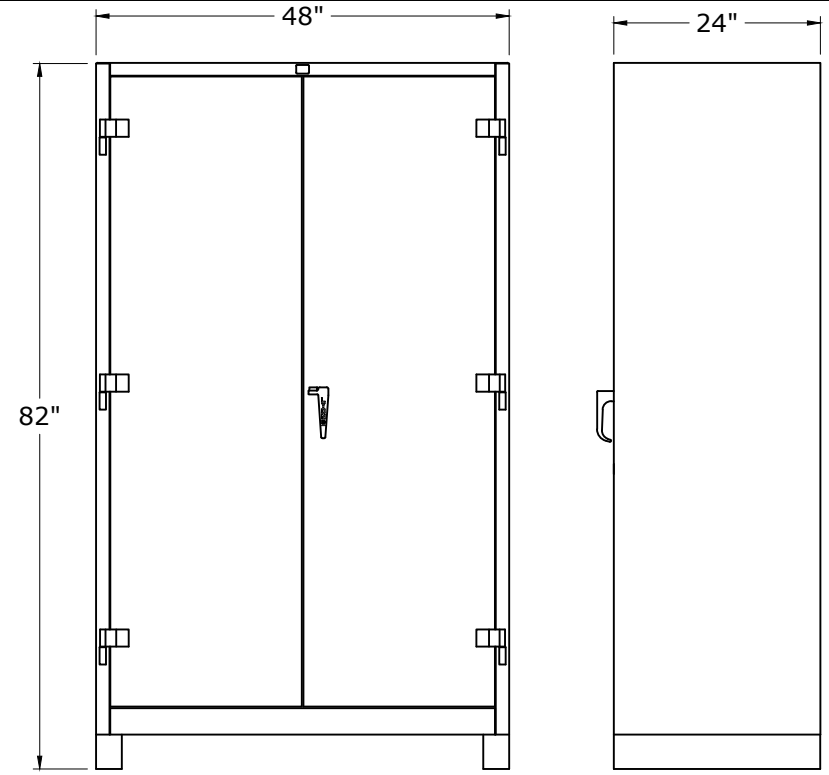

SHELVES ADJUSTABLE
@ 3" CENTER

FRONT CLOSED VIEW

SIDE VIEW

LYON P.O. Box 671
AURORA, IL 60507-0671
PHONE: 630-892-8941
FAX: 800-367-6681

NOTICE: THIS IS A CONFIDENTIAL DISCLOSURE LOANED BY
LYON WORKSPACE FOR REFERENCE PURPOSES ONLY

DATE 08-08-12	DRAWN BY JR	CHECKED BY DWV
------------------	----------------	-------------------

DESCRIPTION

PRE-ENGINEERED CABINET
MAINTENANCE CENTER
48"W x 24"D x 82"H

SHEET	DRAWING NUMBER 1120	REV 1
-------	------------------------	----------