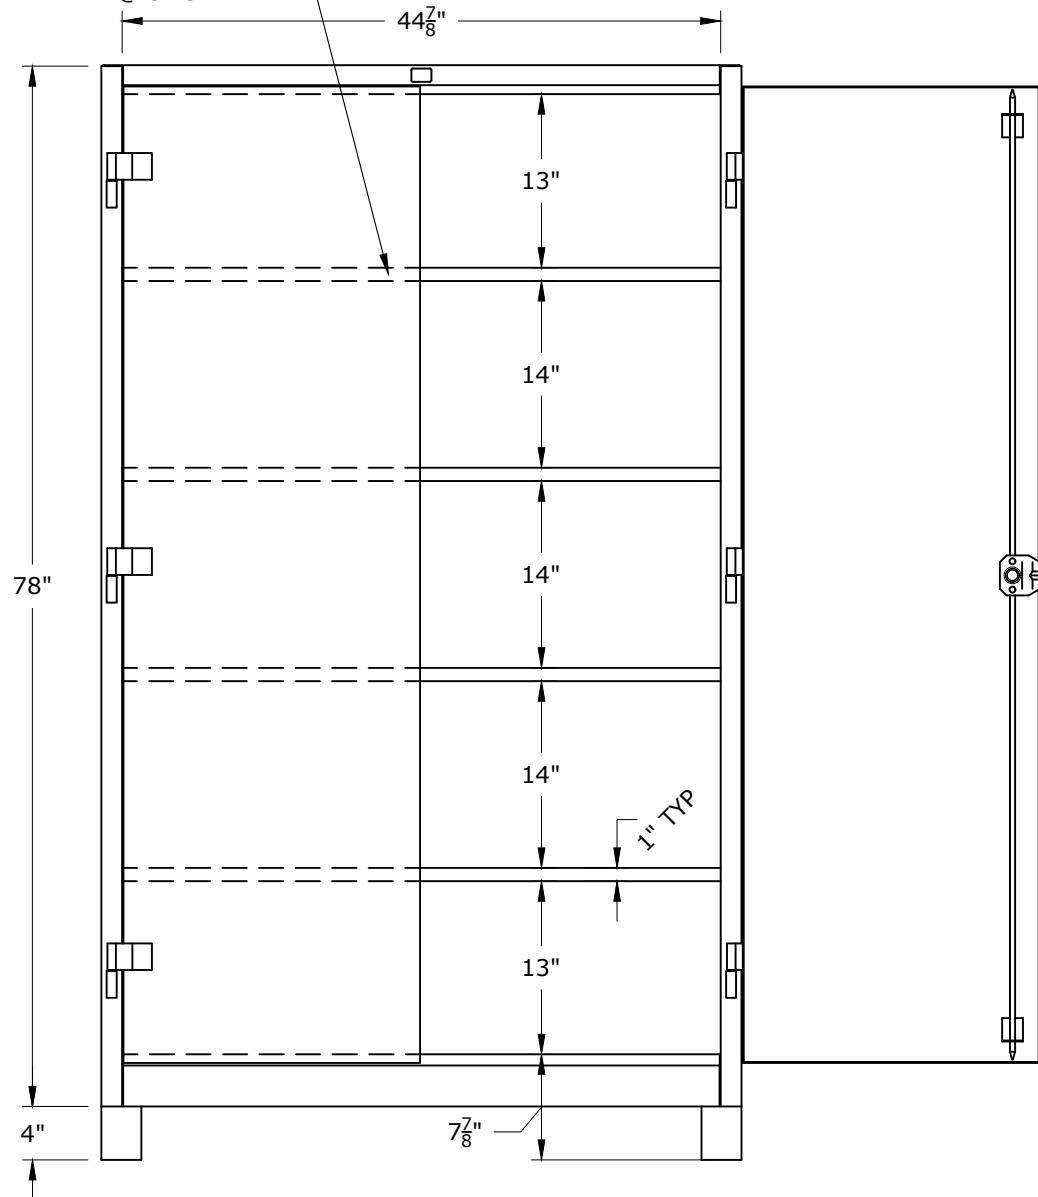

SHELVES ADJUSTABLE
@ 3" CENTER

FRONT CLOSED VIEW

SIDE VIEW

LYON P.O. Box 671
AURORA, IL 60507-0671
PHONE: 630-892-8941
FAX: 800-367-6681

NOTICE: THIS IS A CONFIDENTIAL DISCLOSURE LOANED BY
LYON WORKSPACE FOR REFERENCE PURPOSES ONLY

DATE 08-08-12	DRAWN BY JR	CHECKED BY DWV
------------------	----------------	-------------------

DESCRIPTION

PRE-ENGINEERED CABINET
MAINTENANCE CENTER
48"W x 24"D x 82"H

SHEET	DRAWING NUMBER 1120	REV 1
-------	------------------------	----------