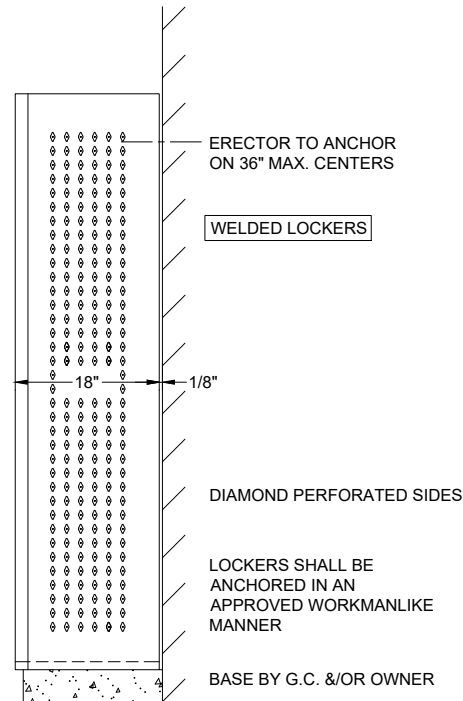

OPTIONAL NUMBER
PLATE PUNCHING ON
FRAME OR HAT SHELF

SHELF
1-DOUBLE & 4-SINGLE
PRONG HOOKS

INTERIOR ELEVATION

SINGLE ROW
END ELEVATION

ALL WELDED COLLEGIATE LOCKER FRAME 24" X 18" X 72" S.R.S.T.