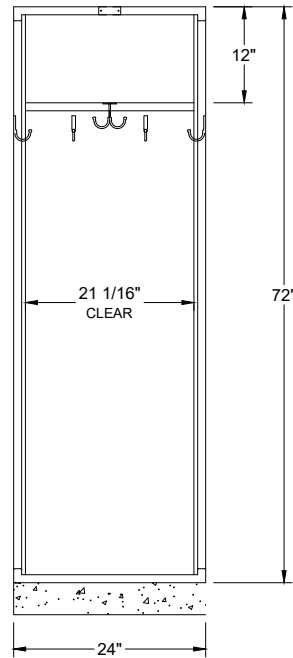

OPTIONAL NUMBER
PLATE PUNCHING ON
FRAME OR HAT SHELF

SHELF
1-DOUBLE & 4-SINGLE
PRONG HOOKS

INTERIOR ELEVATION

SINGLE ROW
END ELEVATION

ALL WELDED COLLEGIATE LOCKER FRAME 24" X 18" X 72" S.R.S.T.