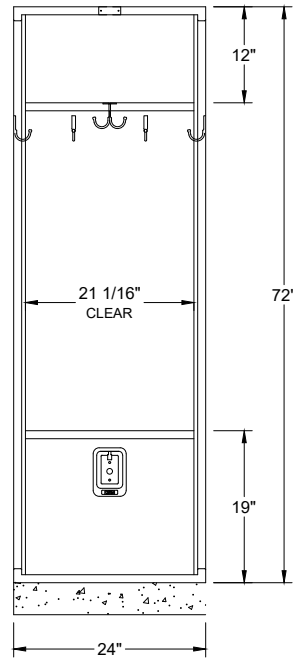

OPTIONAL NUMBER
PLATE PUNCHING ON
FRAME OR HAT SHELF

SHELF
1-DOUBLE & 4-SINGLE
PRONG HOOKS

BULK LOCK-UP COMPARTMENT
W/ S.S. RECESSED HANDLE

INTERIOR ELEVATION

ERECTOR TO ANCHOR
ON 36" MAX. CENTERS

WELDED LOCKERS

DIAMOND PERFORATED SIDES

LOCKERS SHALL BE
ANCHORED IN AN
APPROVED WORKMANLIKE
MANNER

BASE BY G.C. &/OR OWNER

1" MAX
TYP.

SINGLE ROW
END ELEVATION

ALL WELDED COLLEGIATE LOCKER FRAME 24" X 18" X 72" S.R.S.T.