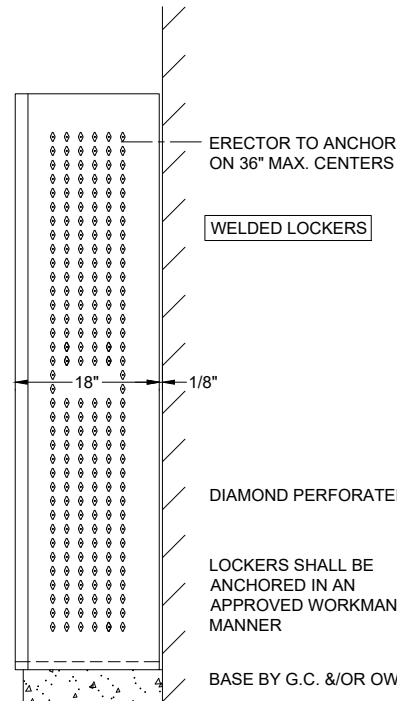

OPTIONAL NUMBER
PLATE PUNCHING ON
FRAME OR HAT SHELF

SHELF
1-DOUBLE & 4-SINGLE
PRONG HOOKS

BULK LOCK-UP COMPARTMENT
W/ S.S. RECESSED HANDLE

INTERIOR ELEVATION

ERECTOR TO ANCHOR
ON 36" MAX. CENTERS

WELDED LOCKERS

DIAMOND PERFORATED SIDES

LOCKERS SHALL BE
ANCHORED IN AN
APPROVED WORKMANLIKE
MANNER

BASE BY G.C. &/OR OWNER

1" MAX
TYP.

SINGLE ROW
END ELEVATION

ALL WELDED COLLEGIATE LOCKER FRAME 24" X 18" X 72" S.R.S.T.