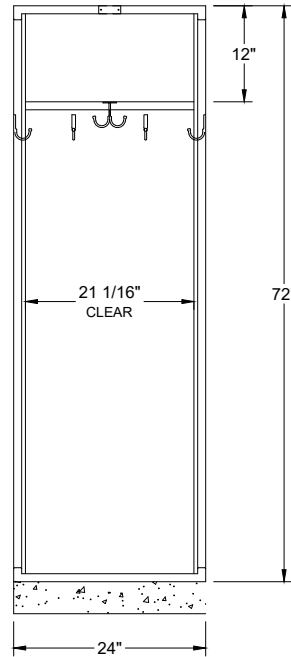

OPTIONAL NUMBER
PLATE PUNCHING ON
FRAME OR HAT SHELF

SHELF
1-DOUBLE & 4-SINGLE
PRONG HOOKS

INTERIOR ELEVATION

1" MAX
TYP. SINGLE ROW
END ELEVATION

ALL WELDED COLLEGIATE LOCKER FRAME 24" X 21" X 72" S.R.S.T.