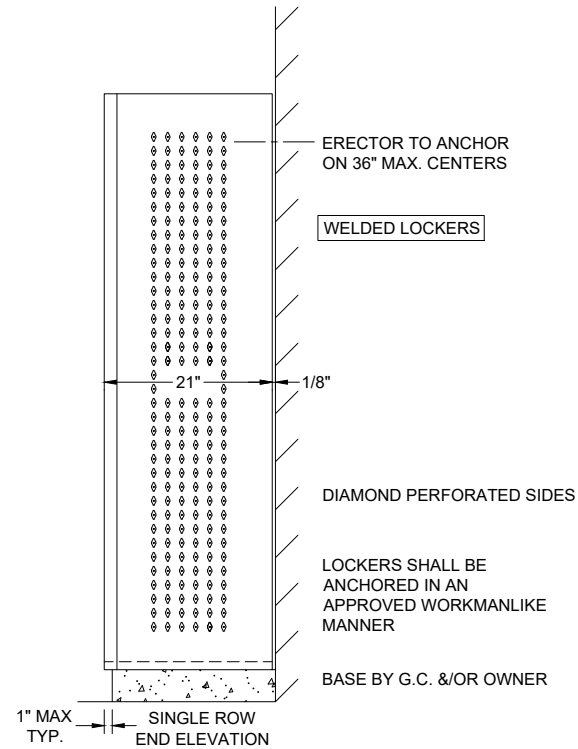

OPTIONAL NUMBER
PLATE PUNCHING ON
FRAME OR HAT SHELF

SHELF
1-DOUBLE & 4-SINGLE
PRONG HOOKS

INTERIOR ELEVATION

1" MAX
TYP. SINGLE ROW
END ELEVATION

ALL WELDED COLLEGIATE LOCKER FRAME 24" X 21" X 72" S.R.S.T.