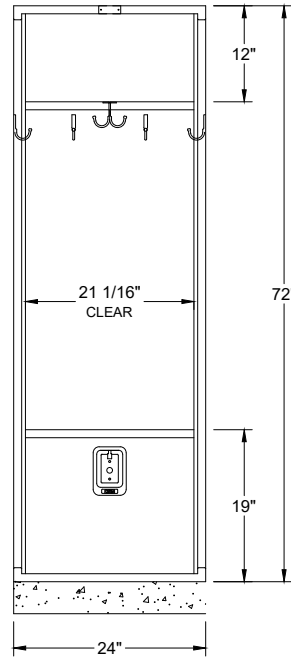

OPTIONAL NUMBER  
PLATE PUNCHING ON  
FRAME OR HAT SHELF

SHELF  
1-DOUBLE & 4-SINGLE  
PRONG HOOKS

BULK LOCK-UP COMPARTMENT  
W/ S.S. RECESSED HANDLE

INTERIOR ELEVATION

ALL WELDED COLLEGIATE LOCKER FRAME 24" X 21" X 72" S.R.S.T.