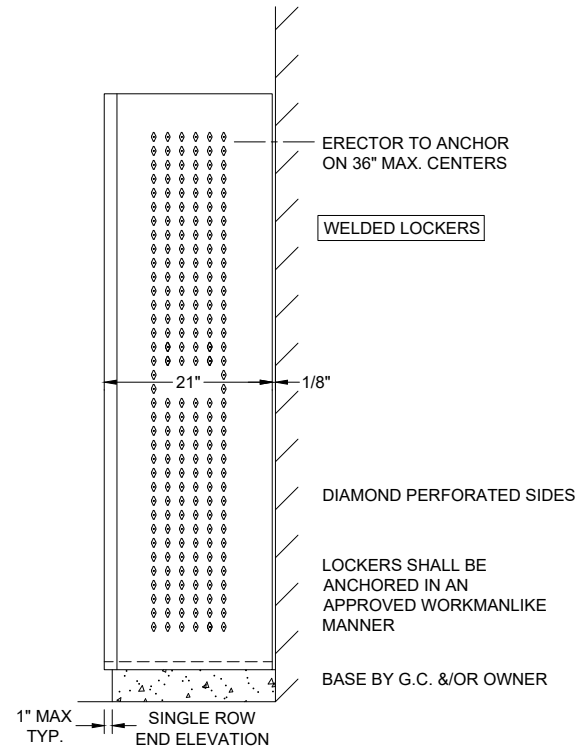

OPTIONAL NUMBER  
PLATE PUNCHING ON  
FRAME OR HAT SHELF

SHELF  
1-DOUBLE & 4-SINGLE  
PRONG HOOKS

BULK LOCK-UP COMPARTMENT  
W/ S.S. RECESSED HANDLE

INTERIOR ELEVATION

ALL WELDED COLLEGIATE LOCKER FRAME 24" X 21" X 72" S.R.S.T.