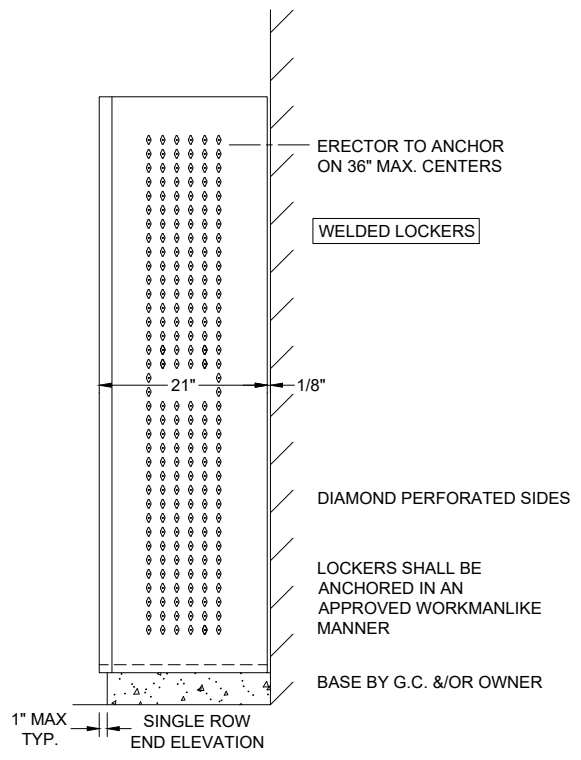

NUMBER PLATE  
 SECURITY BOX W/ PULL &  
 PADLOCK ATTACHMENT  
 SHELF  
 1-DOUBLE & 4-SINGLE  
 PRONG HOOKS

INTERIOR ELEVATION

1" MAX TYP. SINGLE ROW END ELEVATION

ALL WELDED COLLEGIATE LOCKER FRAME 24" X 21" X 72" S.R.S.T.