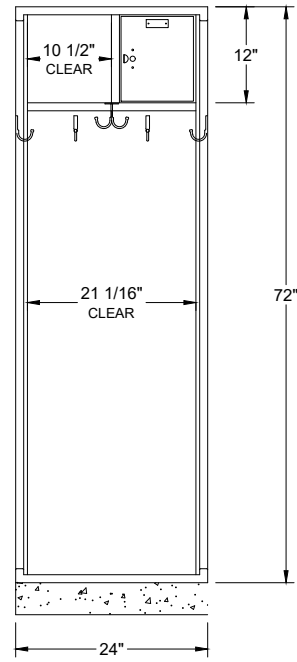

NUMBER PLATE  
 SECURITY BOX W/ PULL &  
 PADLOCK ATTACHMENT  
 SHELF  
 1-DOUBLE & 4-SINGLE  
 PRONG HOOKS

INTERIOR ELEVATION

1" MAX TYP. SINGLE ROW END ELEVATION

ALL WELDED COLLEGIATE LOCKER FRAME 24" X 21" X 72" S.R.S.T.