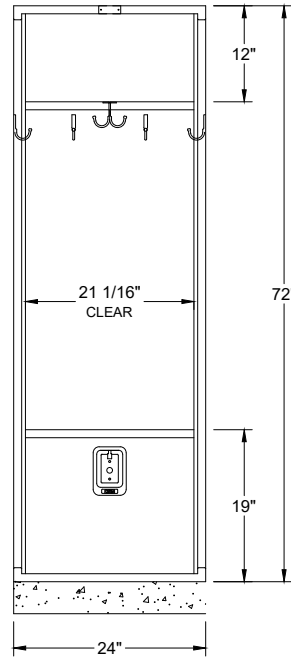

OPTIONAL NUMBER
PLATE PUNCHING ON
FRAME OR HAT SHELF

SHELF
1-DOUBLE & 4-SINGLE
PRONG HOOKS

BULK LOCK-UP COMPARTMENT
W/ S.S. RECESSED HANDLE

INTERIOR ELEVATION

ALL WELDED COLLEGIATE LOCKER FRAME 24" X 24" X 72" S.R.S.T.