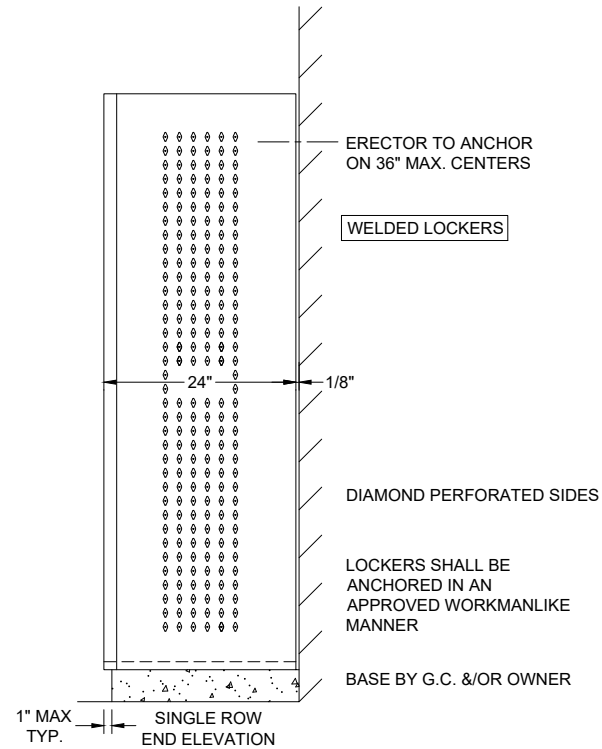

OPTIONAL NUMBER
PLATE PUNCHING ON
FRAME OR HAT SHELF

SHELF
1-DOUBLE & 4-SINGLE
PRONG HOOKS

BULK LOCK-UP COMPARTMENT
W/ S.S. RECESSED HANDLE

INTERIOR ELEVATION

ALL WELDED COLLEGIATE LOCKER FRAME 24" X 24" X 72" S.R.S.T.