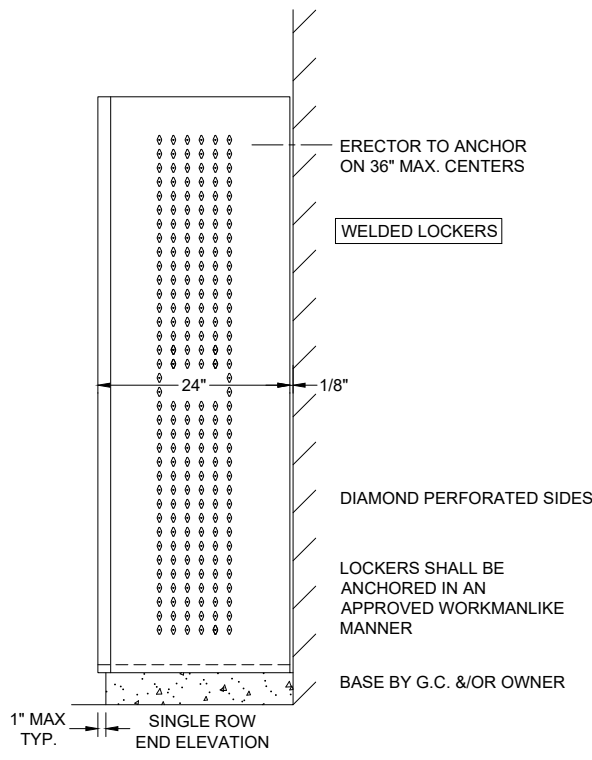

NUMBER PLATE
 SECURITY BOX W/ PULL &
 PADLOCK ATTACHMENT
 SHELF
 1-DOUBLE & 4-SINGLE
 PRONG HOOKS

INTERIOR ELEVATION

1" MAX TYP. SINGLE ROW END ELEVATION

ALL WELDED COLLEGIATE LOCKER FRAME 24" X 24" X 72" S.R.S.T.