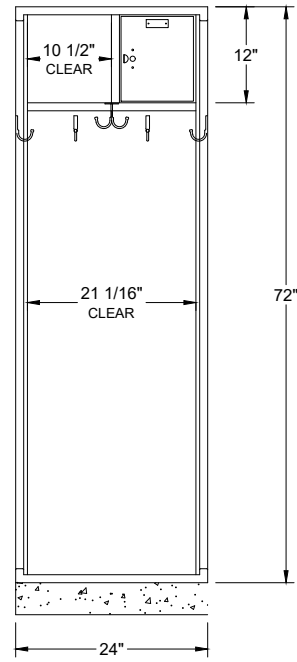

NUMBER PLATE
 SECURITY BOX W/ PULL &
 PADLOCK ATTACHMENT
 SHELF
 1-DOUBLE & 4-SINGLE
 PRONG HOOKS

INTERIOR ELEVATION

1" MAX TYP. SINGLE ROW END ELEVATION

ALL WELDED COLLEGIATE LOCKER FRAME 24" X 24" X 72" S.R.S.T.