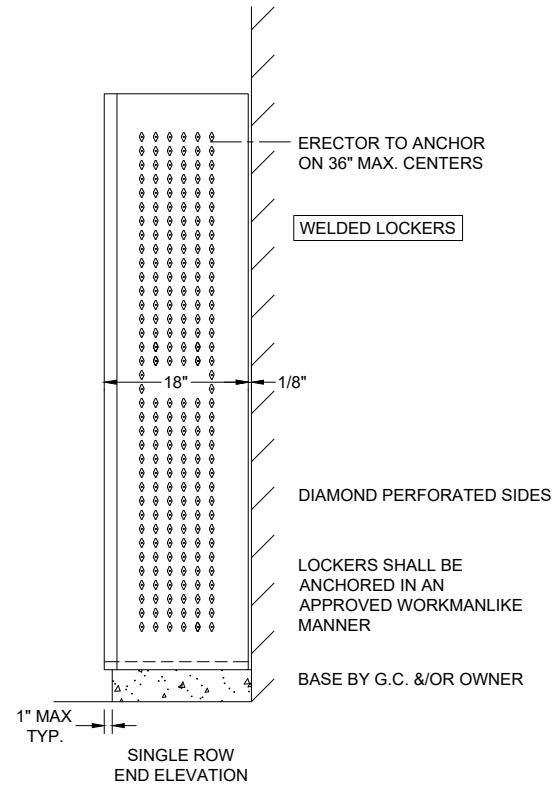

NUMBER PLATE
 SECURITY BOX W/ PULL &
 PADLOCK ATTACHMENT
 SHELF
 1-DOUBLE & 4-SINGLE
 PRONG HOOKS

INTERIOR ELEVATION

SINGLE ROW
 END ELEVATION

ALL WELDED COLLEGIATE LOCKER FRAME 36" X 18" X 72" S.R.S.T.