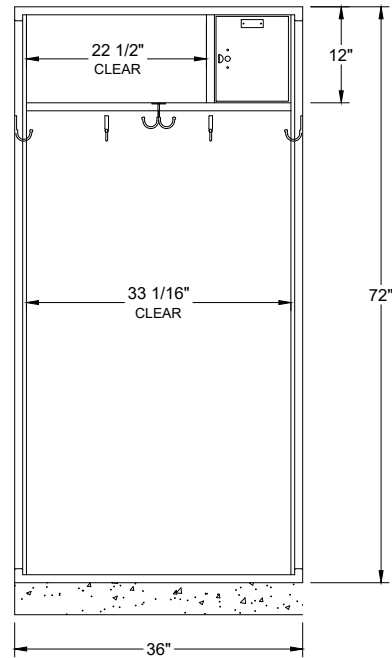

NUMBER PLATE
 SECURITY BOX W/ PULL &
 PADLOCK ATTACHMENT
 SHELF
 1-DOUBLE & 4-SINGLE
 PRONG HOOKS

INTERIOR ELEVATION

SINGLE ROW
 END ELEVATION

ALL WELDED COLLEGIATE LOCKER FRAME 36" X 18" X 72" S.R.S.T.