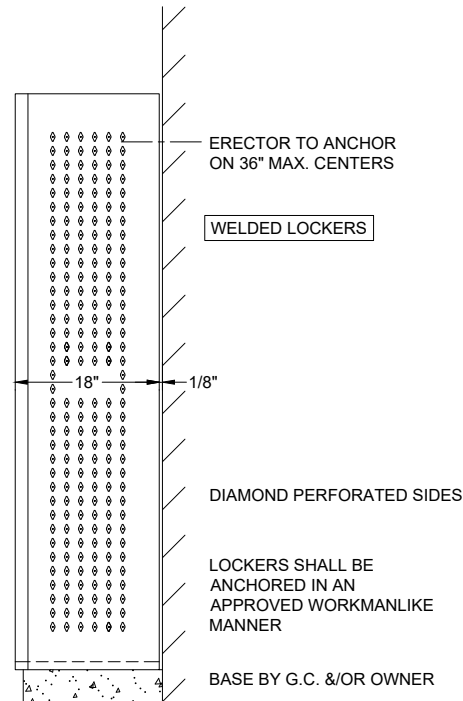

OPTIONAL NUMBER
PLATE PUNCHING ON
FRAME OR HAT SHELF

SHELF
1-DOUBLE & 4-SINGLE
PRONG HOOKS

INTERIOR ELEVATION

SINGLE ROW
END ELEVATION

ALL WELDED COLLEGIATE LOCKER FRAME 36" X 18" X 72" S.R.S.T.