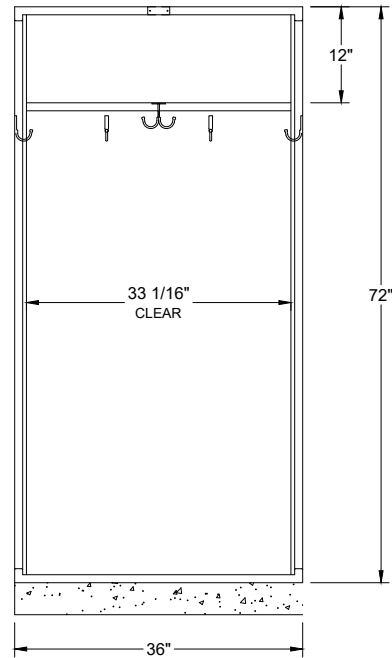

OPTIONAL NUMBER
PLATE PUNCHING ON
FRAME OR HAT SHELF

SHELF
1-DOUBLE & 4-SINGLE
PRONG HOOKS

INTERIOR ELEVATION

SINGLE ROW
END ELEVATION

ALL WELDED COLLEGIATE LOCKER FRAME 36" X 18" X 72" S.R.S.T.