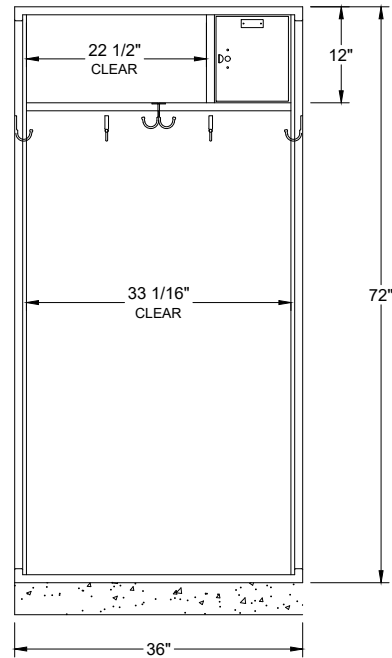

NUMBER PLATE
 SECURITY BOX W/ PULL &
 PADLOCK ATTACHMENT
 SHELF
 1-DOUBLE & 4-SINGLE
 PRONG HOOKS

INTERIOR ELEVATION

ALL WELDED COLLEGIATE LOCKER FRAME 36" X 21" X 72" S.R.S.T.