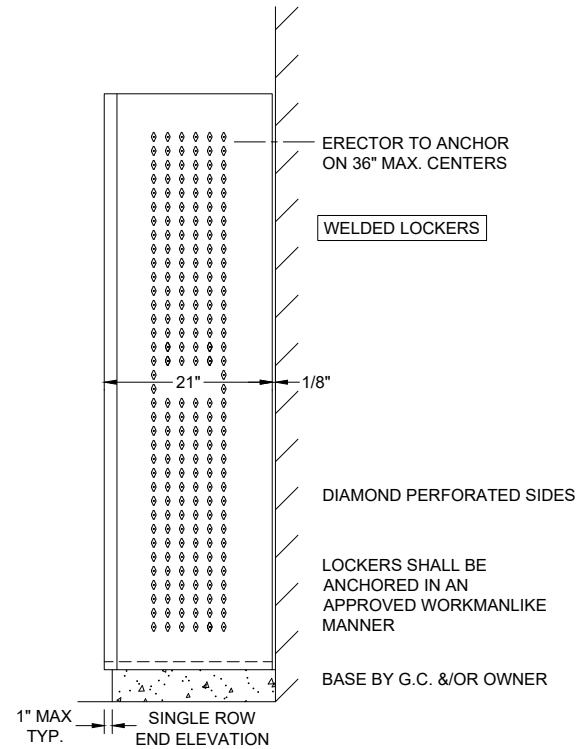

NUMBER PLATE
 SECURITY BOX W/ PULL &
 PADLOCK ATTACHMENT
 SHELF
 1-DOUBLE & 4-SINGLE
 PRONG HOOKS

INTERIOR ELEVATION

ALL WELDED COLLEGIATE LOCKER FRAME 36" X 21" X 72" S.R.S.T.