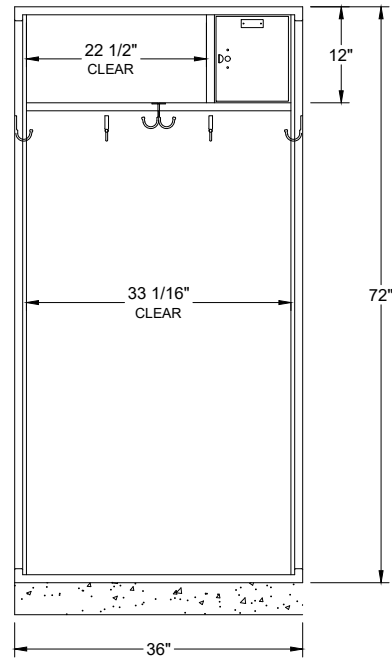

NUMBER PLATE
 SECURITY BOX W/ PULL &
 PADLOCK ATTACHMENT
 SHELF
 1-DOUBLE & 4-SINGLE
 PRONG HOOKS

INTERIOR ELEVATION

1" MAX TYP. SINGLE ROW END ELEVATION

ALL WELDED COLLEGIATE LOCKER FRAME 36" X 24" X 72" S.R.S.T.