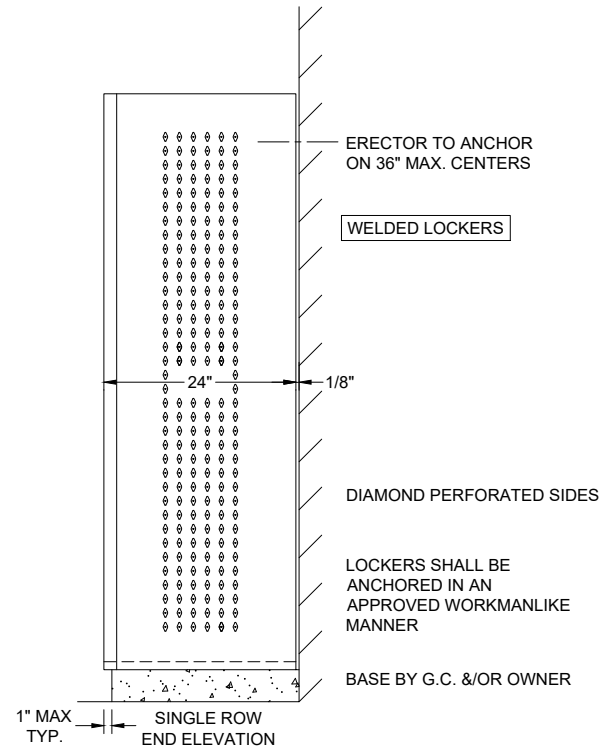

NUMBER PLATE
 SECURITY BOX W/ PULL &
 PADLOCK ATTACHMENT
 SHELF
 1-DOUBLE & 4-SINGLE
 PRONG HOOKS

INTERIOR ELEVATION

1" MAX TYP. SINGLE ROW END ELEVATION

ALL WELDED COLLEGIATE LOCKER FRAME 36" X 24" X 72" S.R.S.T.