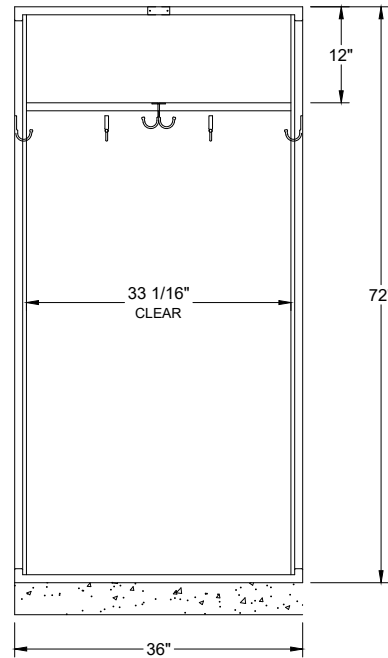

OPTIONAL NUMBER
PLATE PUNCHING ON
FRAME OR HAT SHELF

SHELF
1-DOUBLE & 4-SINGLE
PRONG HOOKS

INTERIOR ELEVATION

1" MAX
TYP. SINGLE ROW
END ELEVATION

ALL WELDED COLLEGIATE LOCKER FRAME 36" X 24" X 72" S.R.S.T.