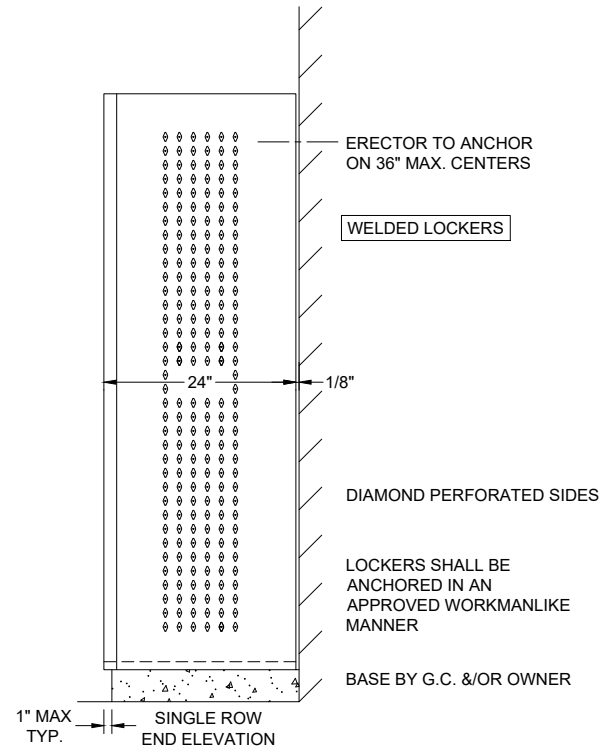

OPTIONAL NUMBER
PLATE PUNCHING ON
FRAME OR HAT SHELF

SHELF
1-DOUBLE & 4-SINGLE
PRONG HOOKS

INTERIOR ELEVATION

1" MAX
TYP. SINGLE ROW
END ELEVATION

ALL WELDED COLLEGIATE LOCKER FRAME 36" X 24" X 72" S.R.S.T.