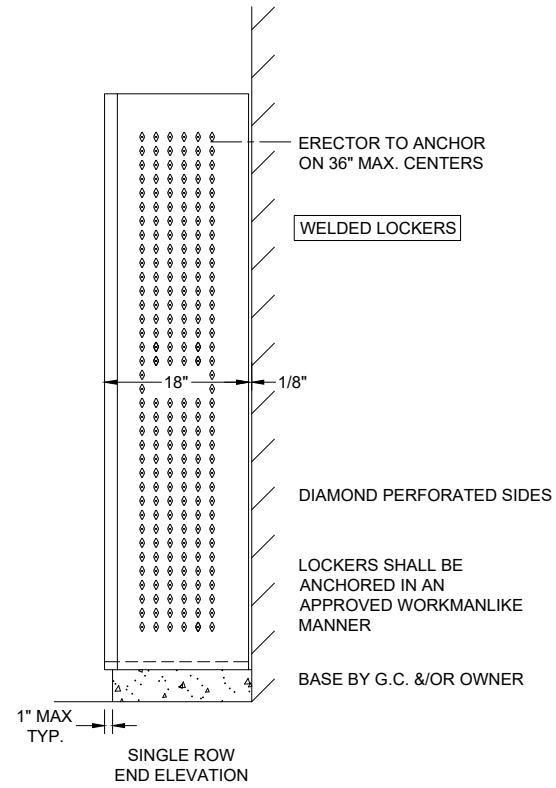

- NUMBER PLATE
- SECURITY BOX W/ PULL & PADLOCK ATTACHMENT
- SHELF
- 1-DOUBLE & 4-SINGLE PRONG HOOKS
- STAINLESS STEEL RECESSED HANDLE
- LOCK HOLE FILLER
- BULK LOCK-UP COMPARTMENT W/ S.S. RECESSED HANDLE
- DOOR PAN REINFORCEMENT
- DIAMOND PERFORATED DOOR

FRONT ELEVATION

SINGLE ROW END ELEVATION

ALL WELDED DELUXE COLLEGIATE LOCKER FRAME 24" X 18" X 72" S.R.S.T.