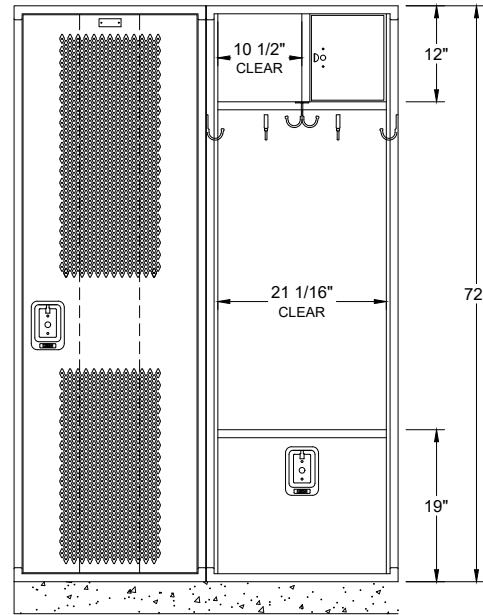

- NUMBER PLATE
- SECURITY BOX W/ PULL & PADLOCK ATTACHMENT
- SHELF
- 1-DOUBLE & 4-SINGLE PRONG HOOKS
- STAINLESS STEEL RECESSED HANDLE
- LOCK HOLE FILLER
- BULK LOCK-UP COMPARTMENT W/ S.S. RECESSED HANDLE
- DOOR PAN REINFORCEMENT
- DIAMOND PERFORATED DOOR

FRONT ELEVATION

SINGLE ROW END ELEVATION

ALL WELDED DELUXE COLLEGIATE LOCKER FRAME 24" X 18" X 72" S.R.S.T.