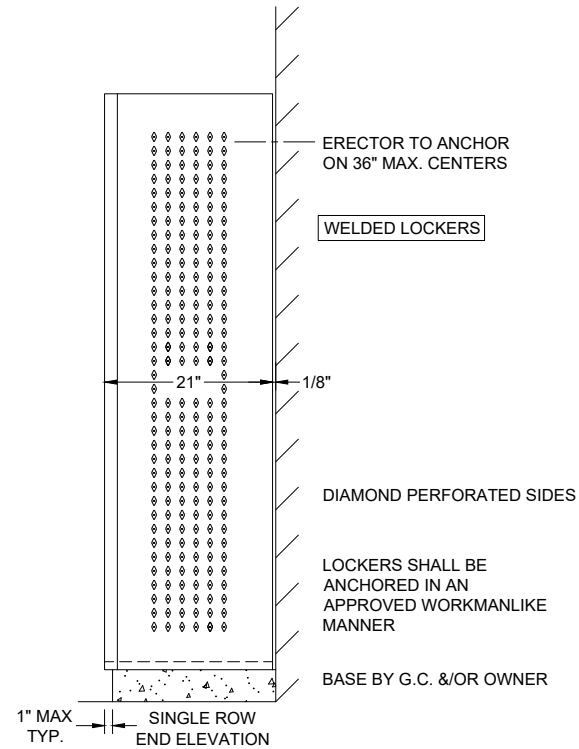

- NUMBER PLATE
- SECURITY BOX W/ PULL & PADLOCK ATTACHMENT
- SHELF
- 1-DOUBLE & 4-SINGLE PRONG HOOKS
- STAINLESS STEEL RECESSED HANDLE
- LOCK HOLE FILLER
- BULK LOCK-UP COMPARTMENT W/ S.S. RECESSED HANDLE
- DOOR PAN REINFORCEMENT
- DIAMOND PERFORATED DOOR

FRONT ELEVATION

SINGLE ROW END ELEVATION

ALL WELDED DELUXE COLLEGIATE LOCKER FRAME 24" X 21" X 72" S.R.S.T.