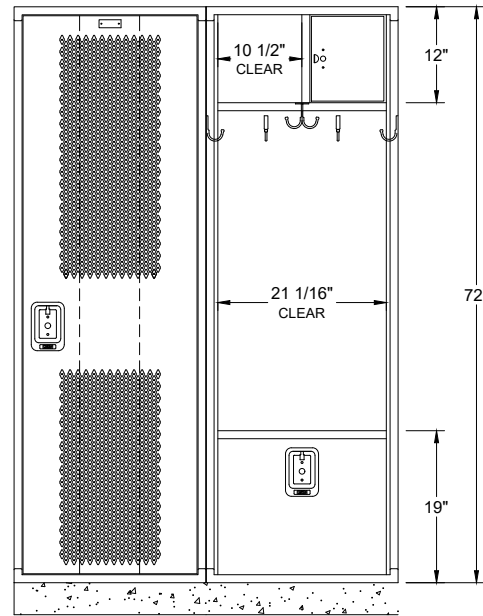

- NUMBER PLATE
- SECURITY BOX W/ PULL & PADLOCK ATTACHMENT
- SHELF
- 1-DOUBLE & 4-SINGLE PRONG HOOKS
- STAINLESS STEEL RECESSED HANDLE
- LOCK HOLE FILLER
- BULK LOCK-UP COMPARTMENT W/ S.S. RECESSED HANDLE
- DOOR PAN REINFORCEMENT
- DIAMOND PERFORATED DOOR

FRONT ELEVATION

SINGLE ROW END ELEVATION

ALL WELDED DELUXE COLLEGIATE LOCKER FRAME 24" X 21" X 72" S.R.S.T.