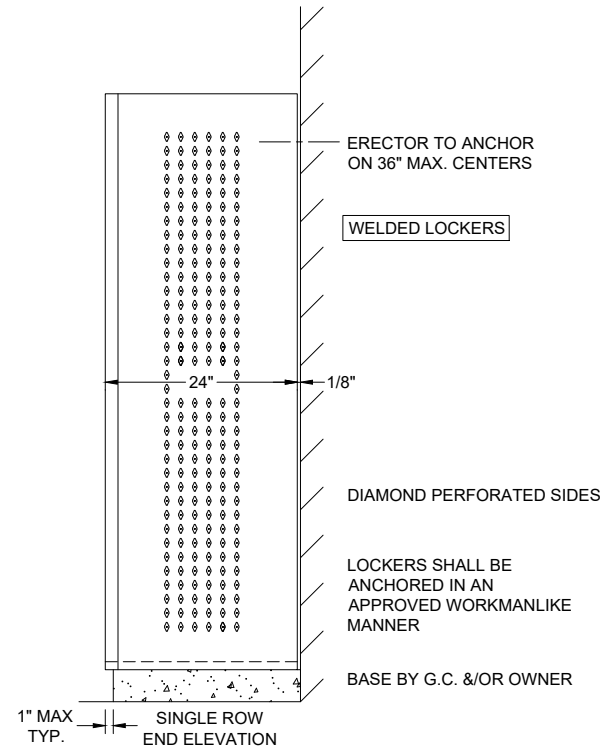

- NUMBER PLATE
- SECURITY BOX W/ PULL & PADLOCK ATTACHMENT
- SHELF
- 1-DOUBLE & 4-SINGLE PRONG HOOKS
- STAINLESS STEEL RECESSED HANDLE
- LOCK HOLE FILLER
- BULK LOCK-UP COMPARTMENT W/ S.S. RECESSED HANDLE
- DOOR PAN REINFORCEMENT
- DIAMOND PERFORATED DOOR

FRONT ELEVATION

SINGLE ROW END ELEVATION

ALL WELDED DELUXE COLLEGIATE LOCKER FRAME 24" X 24" X 72" S.R.S.T.