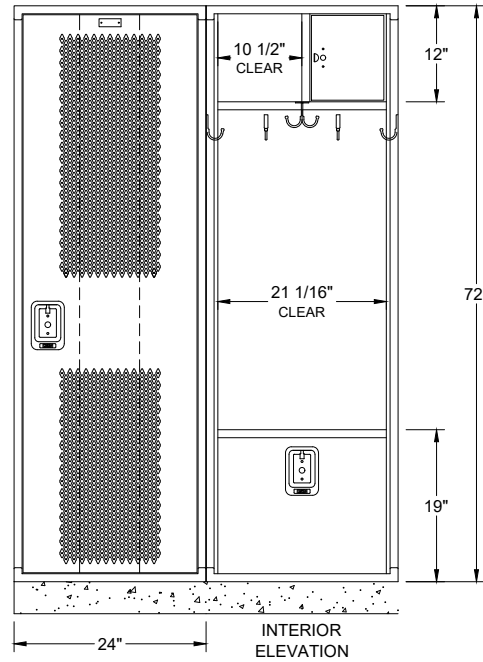

- NUMBER PLATE
- SECURITY BOX W/ PULL & PADLOCK ATTACHMENT
- SHELF
- 1-DOUBLE & 4-SINGLE PRONG HOOKS
- STAINLESS STEEL RECESSED HANDLE
- LOCK HOLE FILLER
- BULK LOCK-UP COMPARTMENT W/ S.S. RECESSED HANDLE
- DOOR PAN REINFORCEMENT
- DIAMOND PERFORATED DOOR

FRONT ELEVATION

SINGLE ROW END ELEVATION

ALL WELDED DELUXE COLLEGIATE LOCKER FRAME 24" X 24" X 72" S.R.S.T.