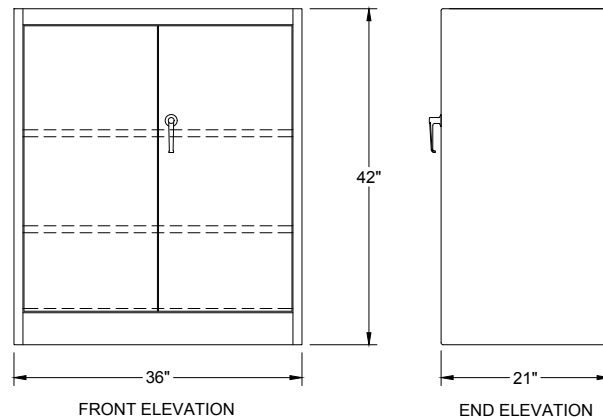

THREE POINT LOCKING SYSTEM
POLISHED CHROME PLATED
TURN HANDLE W/BUILT-IN
GROOVED KEY LOCK

2 SHELVES
(ADJUSTABLE ON 2" CENTERS)

LYON 1000 SERIES STORAGE CABINET
CAT# 1040
SET-UP UNIT 36"W x 21"D x 42"H
COLOR: _____