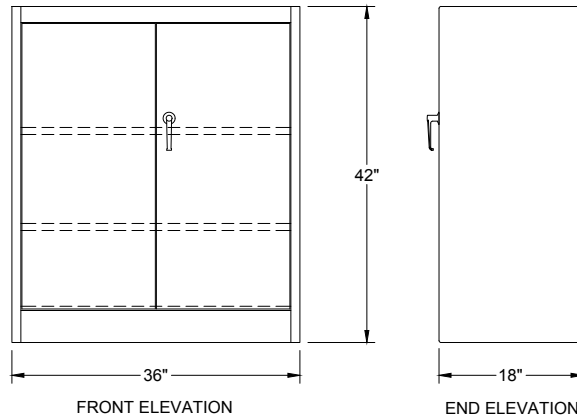

THREE POINT LOCKING SYSTEM
POLISHED CHROME PLATED
TURN HANDLE W/BUILT-IN
GROOVED KEY LOCK

2 SHELVES
(ADJUSTABLE ON 2" CENTERS)

LYON 1000 SERIES STORAGE CABINET
CAT# 1042
SET-UP UNIT 36"W x 18"D x 42"H
COLOR: _____