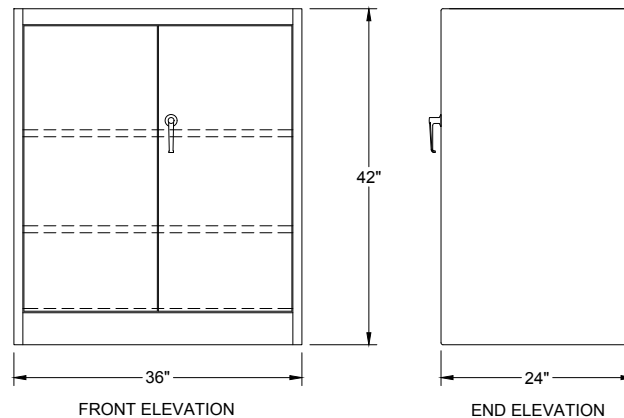

THREE POINT LOCKING SYSTEM  
POLISHED CHROME PLATED  
TURN HANDLE W/BUILT-IN  
GROOVED KEY LOCK

2 SHELVES  
(ADJUSTABLE ON 2" CENTERS)

LYON 1000 SERIES STORAGE CABINET  
CAT# 1045  
SET-UP UNIT 36"W x 24"D x 42"H  
COLOR: \_\_\_\_\_