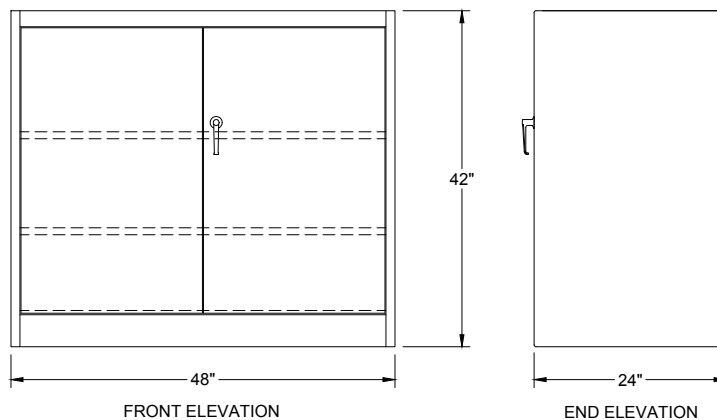

THREE POINT LOCKING SYSTEM
POLISHED CHROME PLATED
TURN HANDLE W/BUILT-IN
GROOVED KEY LOCK

2 SHELVES
(ADJUSTABLE ON 2" CENTERS)

LYON 1000 SERIES STORAGE CABINET
CAT# 1035
KNOCK DOWN UNIT 48"W x 24"D x 42"H
COLOR: _____