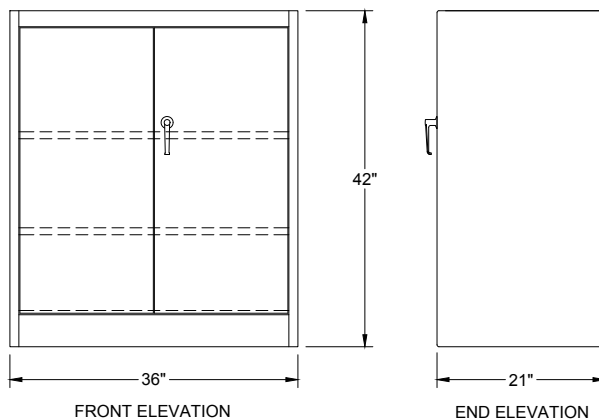

THREE POINT LOCKING SYSTEM
POLISHED CHROME PLATED
TURN HANDLE W/BUILT-IN
GROOVED KEY LOCK

2 SHELVES
(ADJUSTABLE ON 2" CENTERS)

LYON 1000 SERIES STORAGE CABINET
CAT# 1041
KNOCK DOWN UNIT 36"W x 21"D x 42"H
COLOR: _____