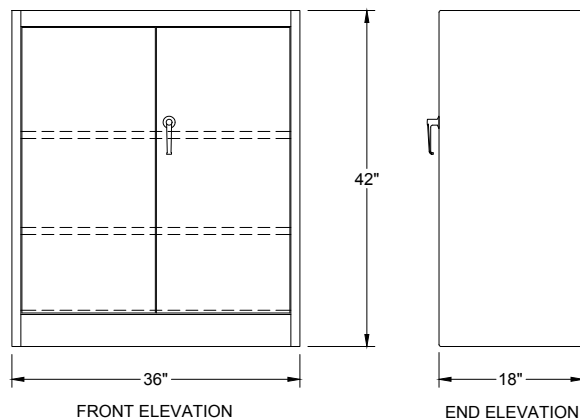

THREE POINT LOCKING SYSTEM
POLISHED CHROME PLATED
TURN HANDLE W/BUILT-IN
GROOVED KEY LOCK

2 SHELVES
(ADJUSTABLE ON 2" CENTERS)

FRONT ELEVATION

END ELEVATION

LYON 1000 SERIES STORAGE CABINET
CAT# 1043
KNOCK DOWN UNIT 36"W x 18"D x 42"H
COLOR: _____