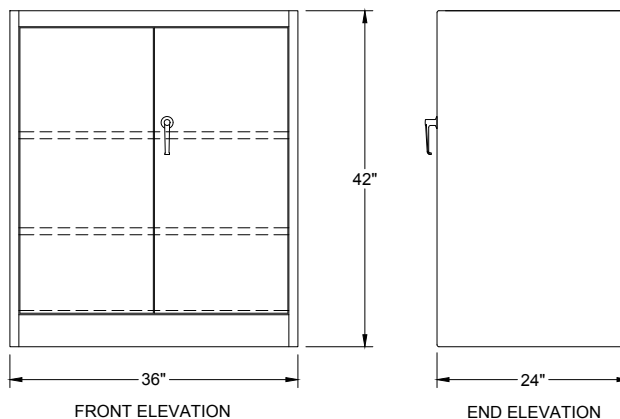

THREE POINT LOCKING SYSTEM  
POLISHED CHROME PLATED  
TURN HANDLE W/BUILT-IN  
GROOVED KEY LOCK

2 SHELVES  
(ADJUSTABLE ON 2" CENTERS)

LYON 1000 SERIES STORAGE CABINET  
CAT# 1046  
KNOCK DOWN UNIT 36"W x 24"D x 42"H  
COLOR: \_\_\_\_\_