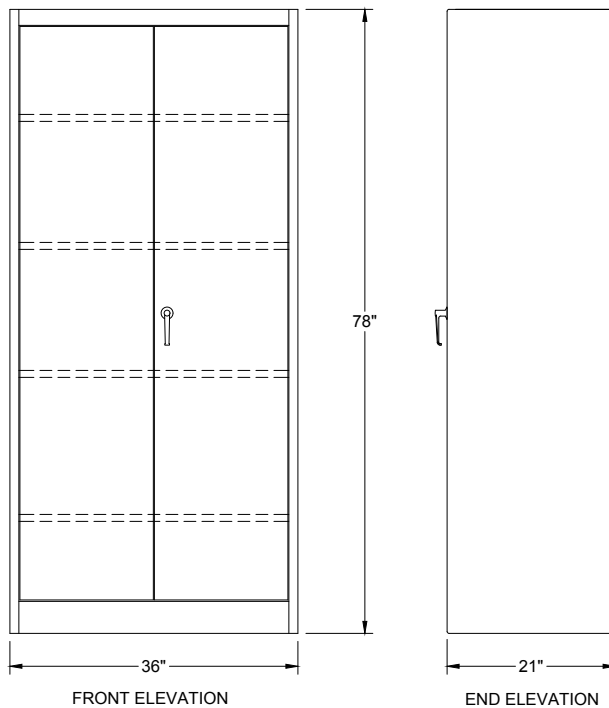

4 SHELVES
(ADJUSTABLE ON 2" CENTERS)

THREE POINT LOCKING SYSTEM
POLISHED CHROME PLATED
TURN HANDLE W/BUILT-IN
GROOVED KEY LOCK

LYON 1000 SERIES STORAGE CABINET
CAT# 1000
SET-UP UNIT - 36"W x 21"D x 78"H
COLOR: _____