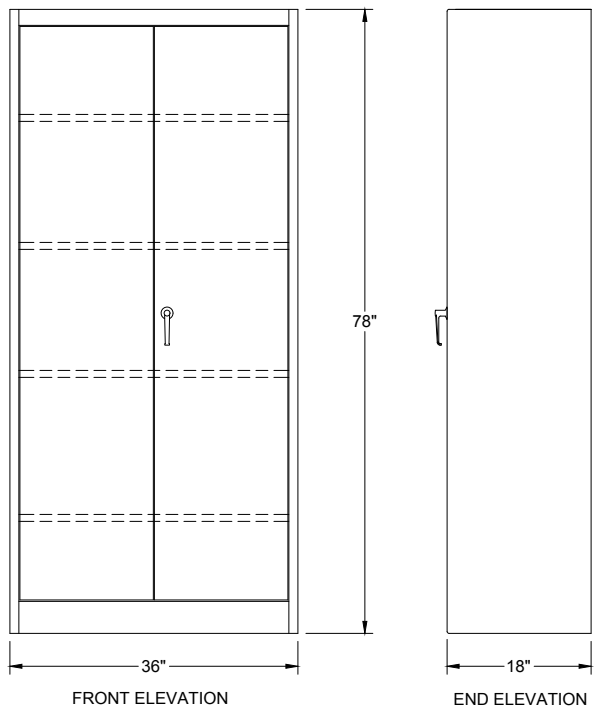

4 SHELVES
(ADJUSTABLE ON 2" CENTERS)

THREE POINT LOCKING SYSTEM
POLISHED CHROME PLATED
TURN HANDLE W/BUILT-IN
GROOVED KEY LOCK

FRONT ELEVATION

END ELEVATION

LYON 1000 SERIES STORAGE CABINET
CAT# 1080
SET-UP UNIT - 36"W x 18"D x 78"H
COLOR: _____