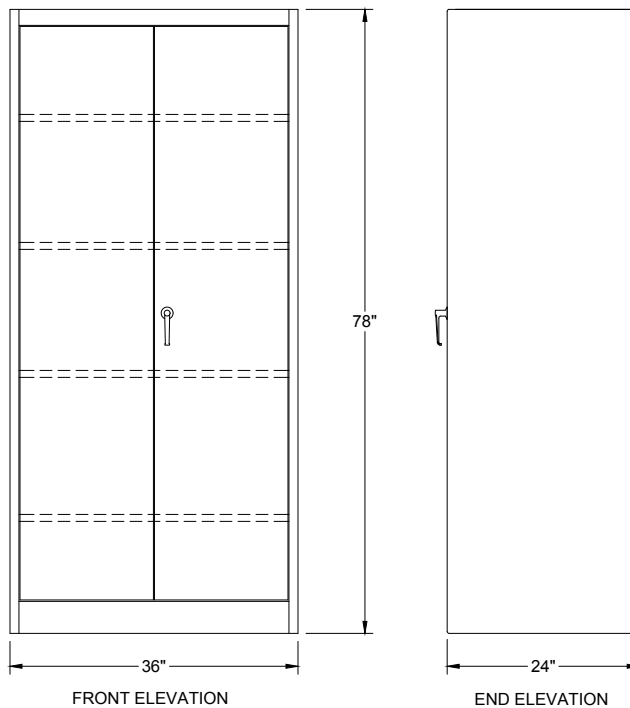

4 SHELVES
(ADJUSTABLE ON 2" CENTERS)

THREE POINT LOCKING SYSTEM
POLISHED CHROME PLATED
TURN HANDLE W/BUILT-IN
GROOVED KEY LOCK

LYON 1000 SERIES STORAGE CABINET
CAT# 1090
SET-UP UNIT - 36"W x 24"D x 78"H
COLOR: _____