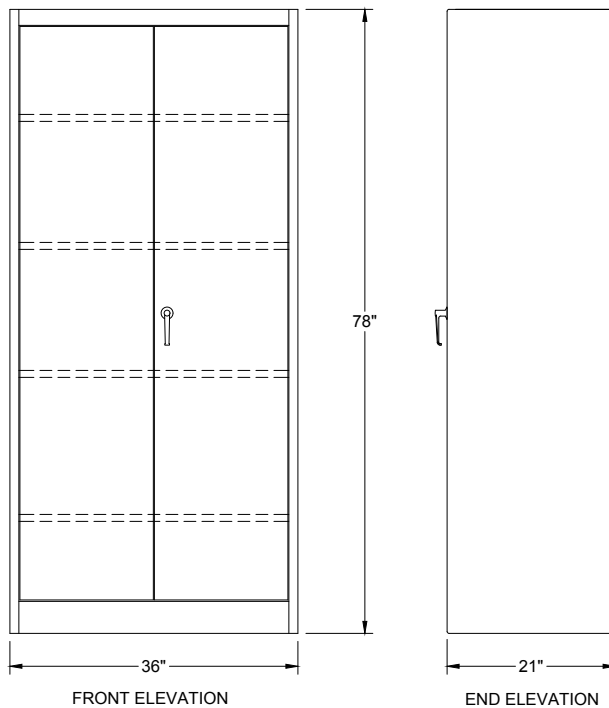

4 SHELVES  
(ADJUSTABLE ON 2" CENTERS)

THREE POINT LOCKING SYSTEM  
POLISHED CHROME PLATED  
TURN HANDLE W/BUILT-IN  
GROOVED KEY LOCK

FRONT ELEVATION

END ELEVATION

LYON 1000 SERIES STORAGE CABINET  
CAT# 1001  
KNOCK DOWN UNIT - 36"W x 21"D x 78"H  
COLOR: \_\_\_\_\_