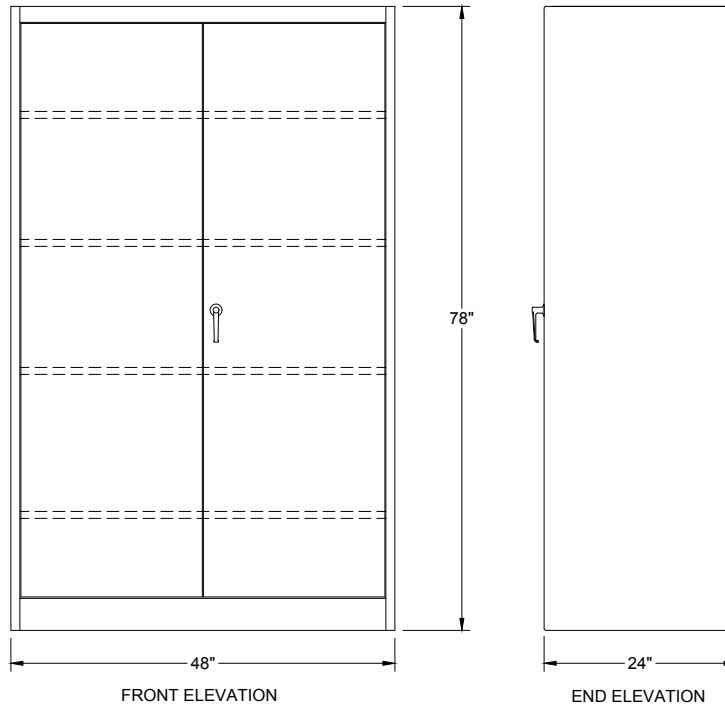

4 SHELVES
(ADJUSTABLE ON 2" CENTERS)

THREE POINT LOCKING SYSTEM
POLISHED CHROME PLATED
TURN HANDLE W/BUILT-IN
GROOVED KEY LOCK

FRONT ELEVATION

END ELEVATION

LYON 1000 SERIES STORAGE CABINET
CAT# 1031
KNOCK DOWN UNIT - 48"W x 24"D x 78"H
COLOR: _____