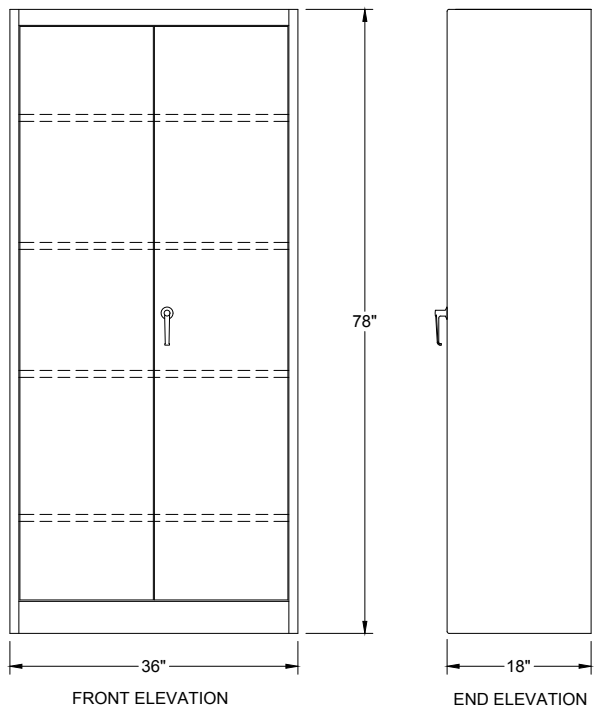

4 SHELVES
(ADJUSTABLE ON 2" CENTERS)

THREE POINT LOCKING SYSTEM
POLISHED CHROME PLATED
TURN HANDLE W/BUILT-IN
GROOVED KEY LOCK

LYON 1000 SERIES STORAGE CABINET
CAT# 1081
KNOCK DOWN UNIT - 36"W x 18"D x 78"H
COLOR: _____