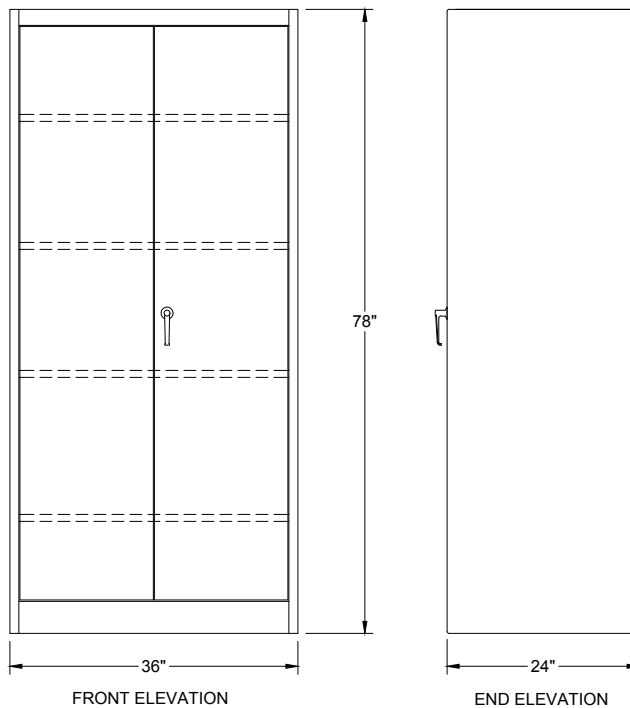

4 SHELVES  
(ADJUSTABLE ON 2" CENTERS)

THREE POINT LOCKING SYSTEM  
POLISHED CHROME PLATED  
TURN HANDLE W/BUILT-IN  
GROOVED KEY LOCK

FRONT ELEVATION

END ELEVATION

LYON 1000 SERIES STORAGE CABINET  
CAT# 1091  
KNOCK DOWN UNIT - 36"W x 24"D x 78"H  
COLOR: \_\_\_\_\_