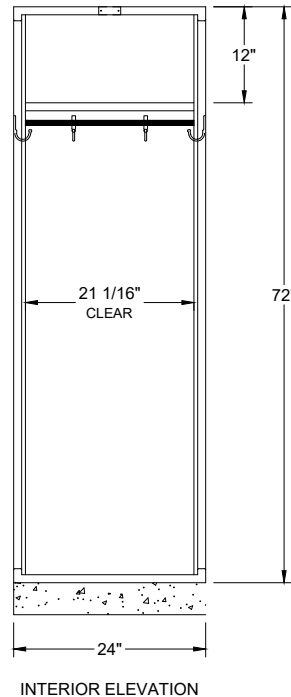

OPTIONAL NUMBER
PLATE PUNCHING ON
FRAME OR HAT SHELF

SHELF

1-COAT ROD & 4-SINGLE
PRONG HOOKS

INTERIOR ELEVATION

SINGLE ROW
END ELEVATION

HEAVY DUTY COLLEGIATE LOCKER FRAME 24" X 18" X 72" S.R.S.T.