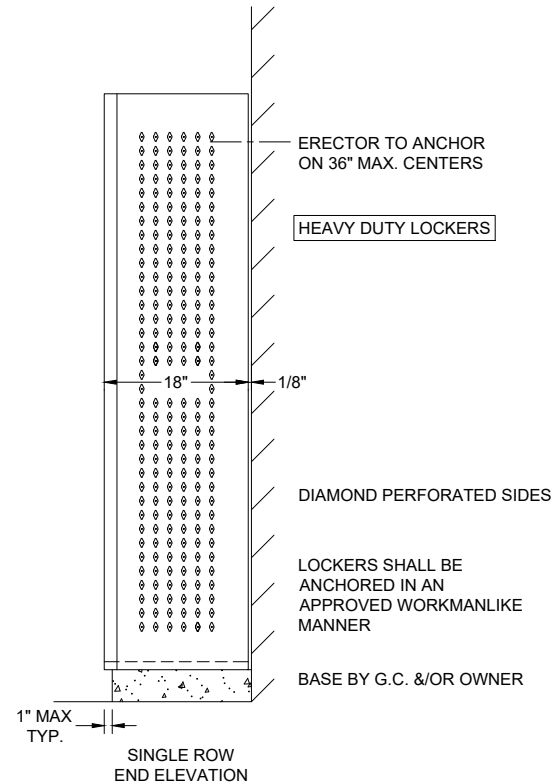

OPTIONAL NUMBER
PLATE PUNCHING ON
FRAME OR HAT SHELF

SHELF

1-COAT ROD & 4-SINGLE
PRONG HOOKS

INTERIOR ELEVATION

SINGLE ROW
END ELEVATION

HEAVY DUTY COLLEGIATE LOCKER FRAME 24" X 18" X 72" S.R.S.T.