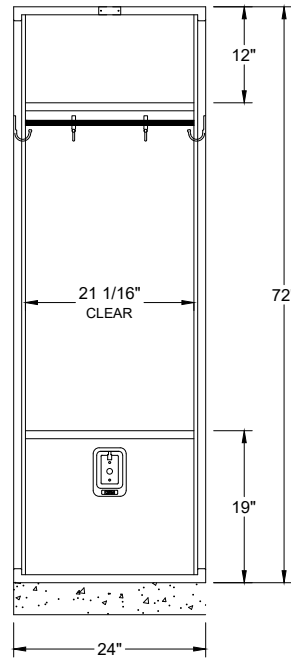

OPTIONAL NUMBER  
PLATE PUNCHING ON  
FRAME OR HAT SHELF

SHELF  
1-COAT ROD & 4-SINGLE  
PRONG HOOKS

BULK LOCK-UP COMPARTMENT  
W/ S.S. RECESSED HANDLE

INTERIOR ELEVATION

SINGLE ROW  
END ELEVATION

HEAVY DUTY COLLEGIATE LOCKER FRAME 24" X 18" X 72" S.R.S.T.