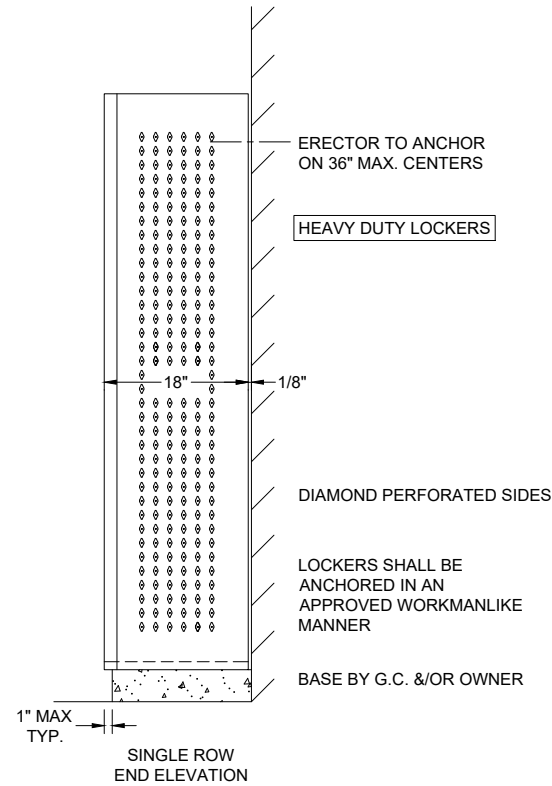

OPTIONAL NUMBER  
PLATE PUNCHING ON  
FRAME OR HAT SHELF

SHELF  
1-COAT ROD & 4-SINGLE  
PRONG HOOKS

BULK LOCK-UP COMPARTMENT  
W/ S.S. RECESSED HANDLE

INTERIOR ELEVATION

SINGLE ROW  
END ELEVATION

HEAVY DUTY COLLEGIATE LOCKER FRAME 24" X 18" X 72" S.R.S.T.