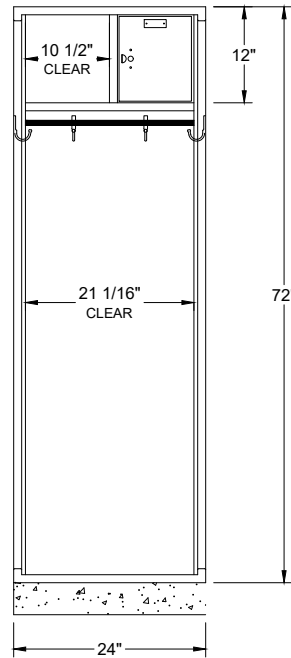

NUMBER PLATE  
 SECURITY BOX W/ PULL &  
 PADLOCK ATTACHMENT  
 SHELF  
 1-COAT ROD & 4-SINGLE  
 PRONG HOOKS

INTERIOR ELEVATION

1" MAX TYP. SINGLE ROW END ELEVATION

HEAVY DUTY COLLEGIATE LOCKER FRAME 24" X 24" X 72" S.R.S.T.