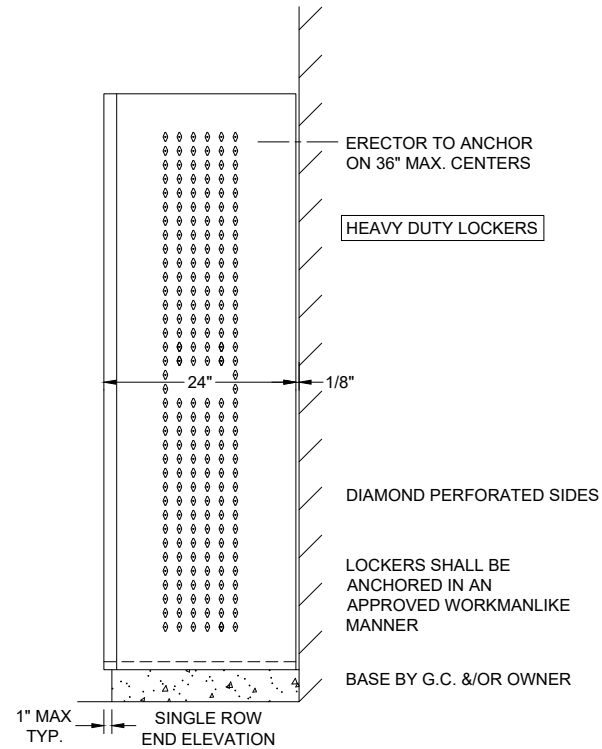

NUMBER PLATE  
 SECURITY BOX W/ PULL &  
 PADLOCK ATTACHMENT  
 SHELF  
 1-COAT ROD & 4-SINGLE  
 PRONG HOOKS

INTERIOR ELEVATION

1" MAX TYP. SINGLE ROW END ELEVATION

HEAVY DUTY COLLEGIATE LOCKER FRAME 24" X 24" X 72" S.R.S.T.